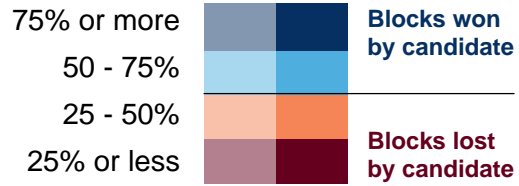

2009 Comptroller general election vote & turnout for John Liu

Liu vote share, by block (vs. 4 other candidates)

Turnout

Below avg. Above avg.

(Average 2009 general election
turnout: 25% of registered voters)