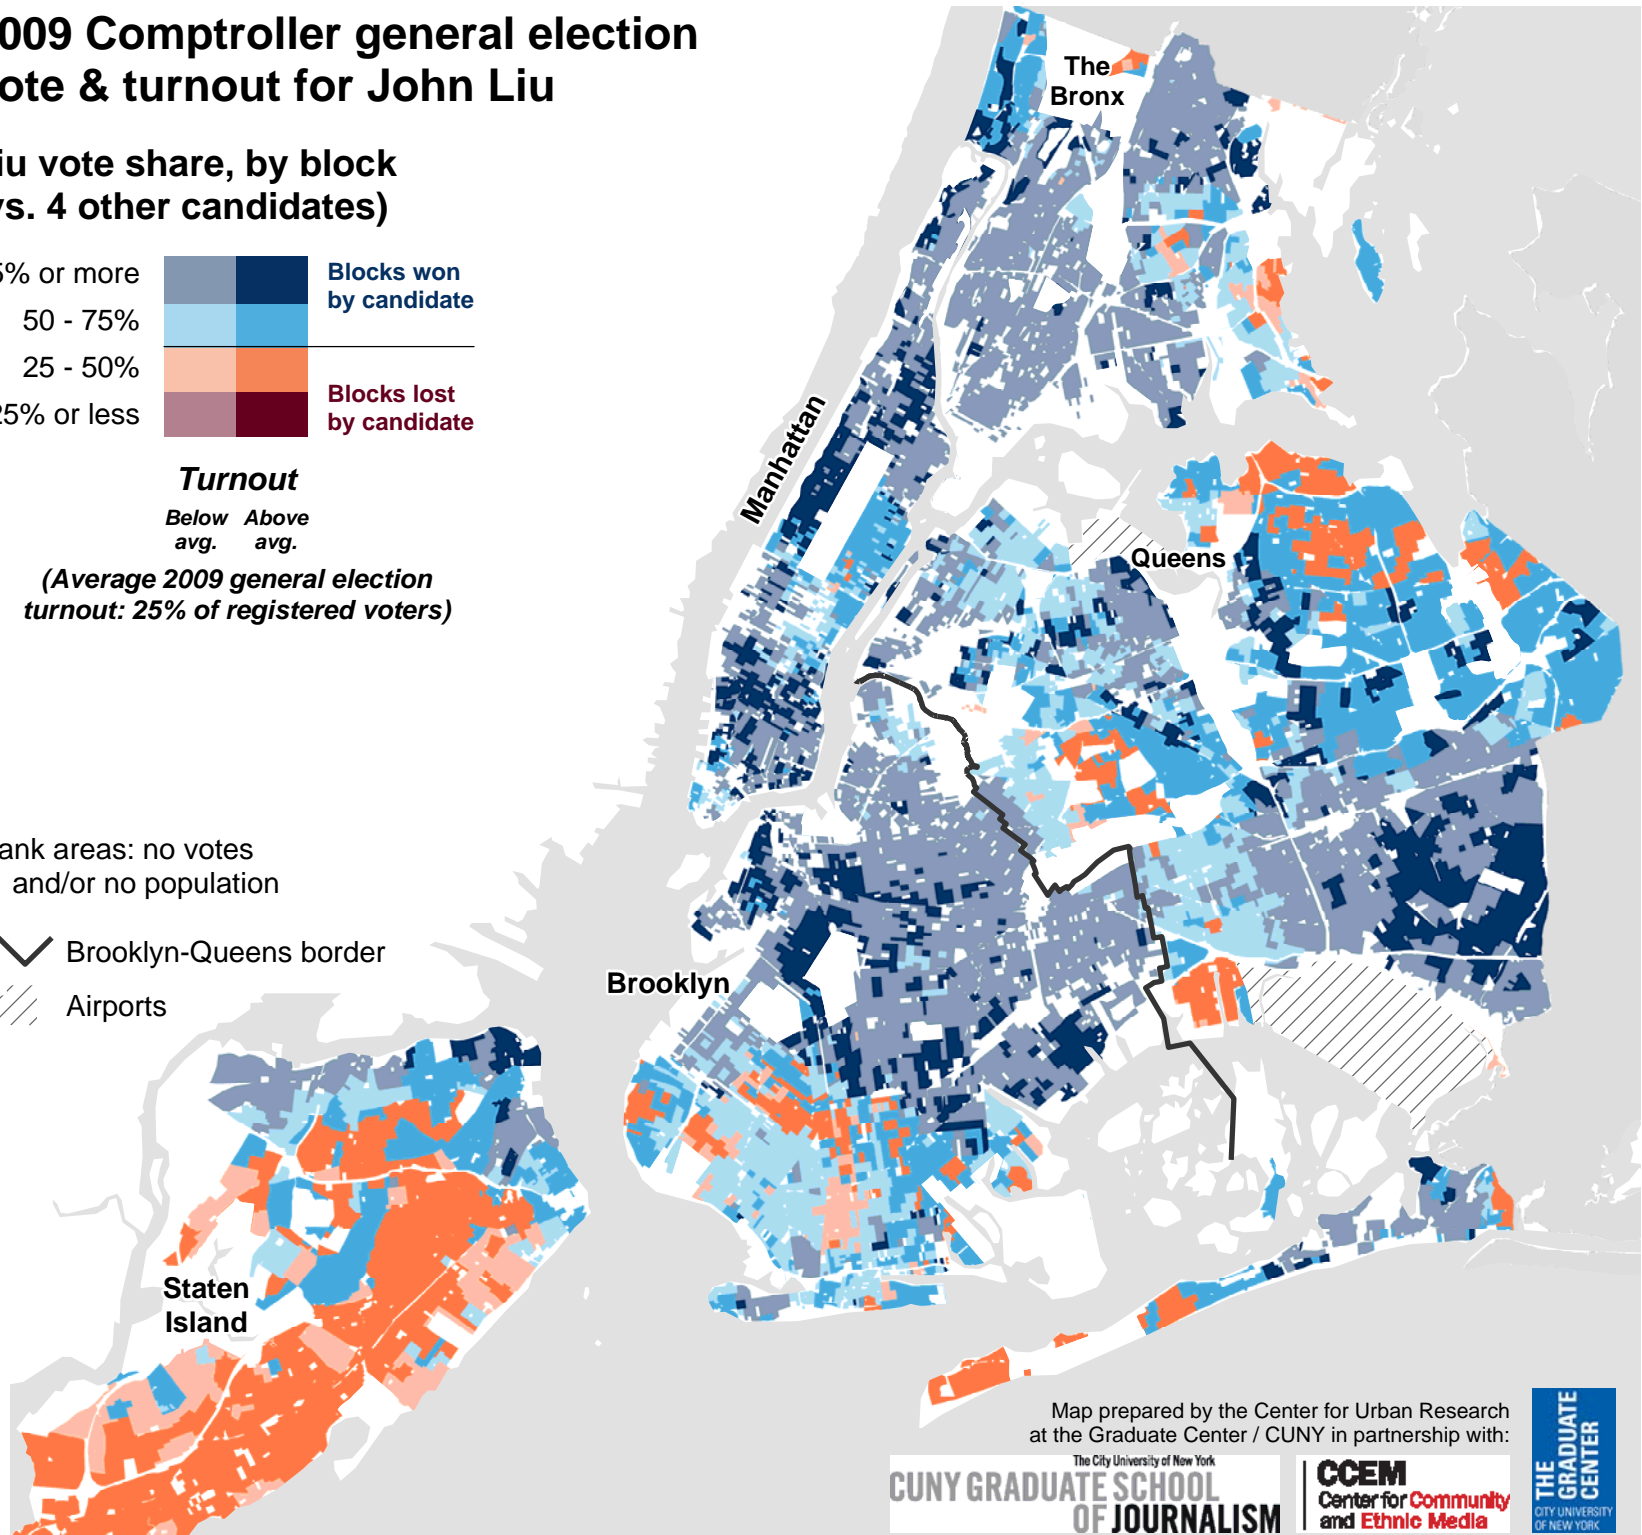

2009 Comptroller general election vote & turnout for John Liu

Liu vote share, by block (vs. 4 other candidates)

Turnout

Below avg. Above avg.

(Average 2009 general election
turnout: 25% of registered voters)

Blank areas: no votes
and/or no population

 Brooklyn-Queens border

 Airports

Map prepared by the Center for Urban Research
at the Graduate Center / CUNY in partnership with:

The City University of New York
**CUNY GRADUATE SCHOOL
OF JOURNALISM**