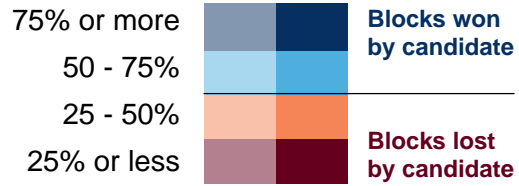

2009 Mayoral general election vote & turnout for William Thompson

Thompson vote share, by block
(vs. Bloomberg & minor candidates)

Turnout

Below avg. Above avg.

(Average 2009 general election
turnout: 25% of registered voters)