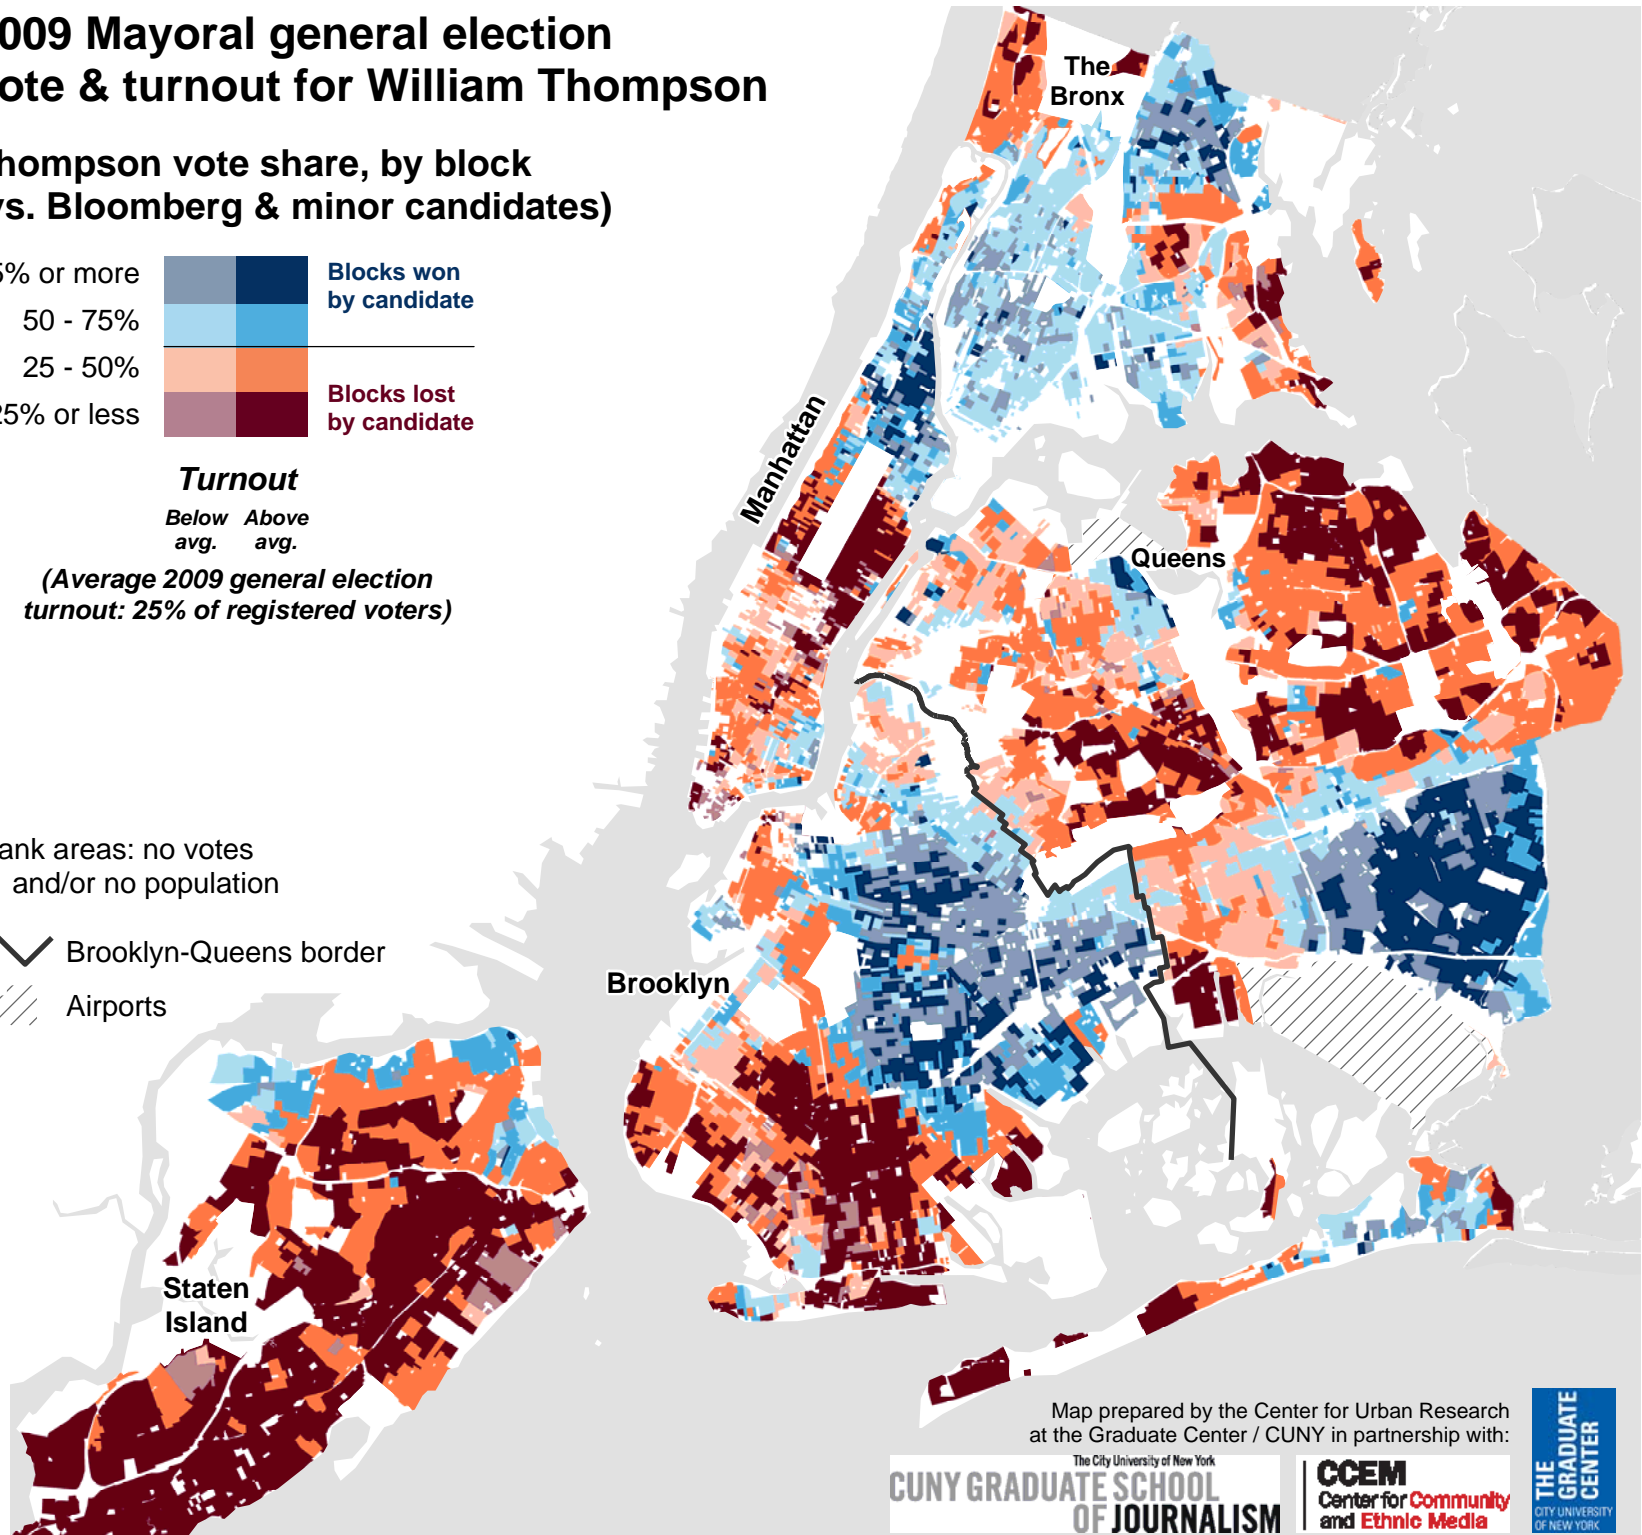

2009 Mayoral general election vote & turnout for William Thompson

Thompson vote share, by block
(vs. Bloomberg & minor candidates)

Turnout

Below avg. Above avg.

(Average 2009 general election
turnout: 25% of registered voters)

Blank areas: no votes
and/or no population

 Brooklyn-Queens border

 Airports

Map prepared by the Center for Urban Research
at the Graduate Center / CUNY in partnership with:

The City University of New York
**CUNY GRADUATE SCHOOL
OF JOURNALISM**