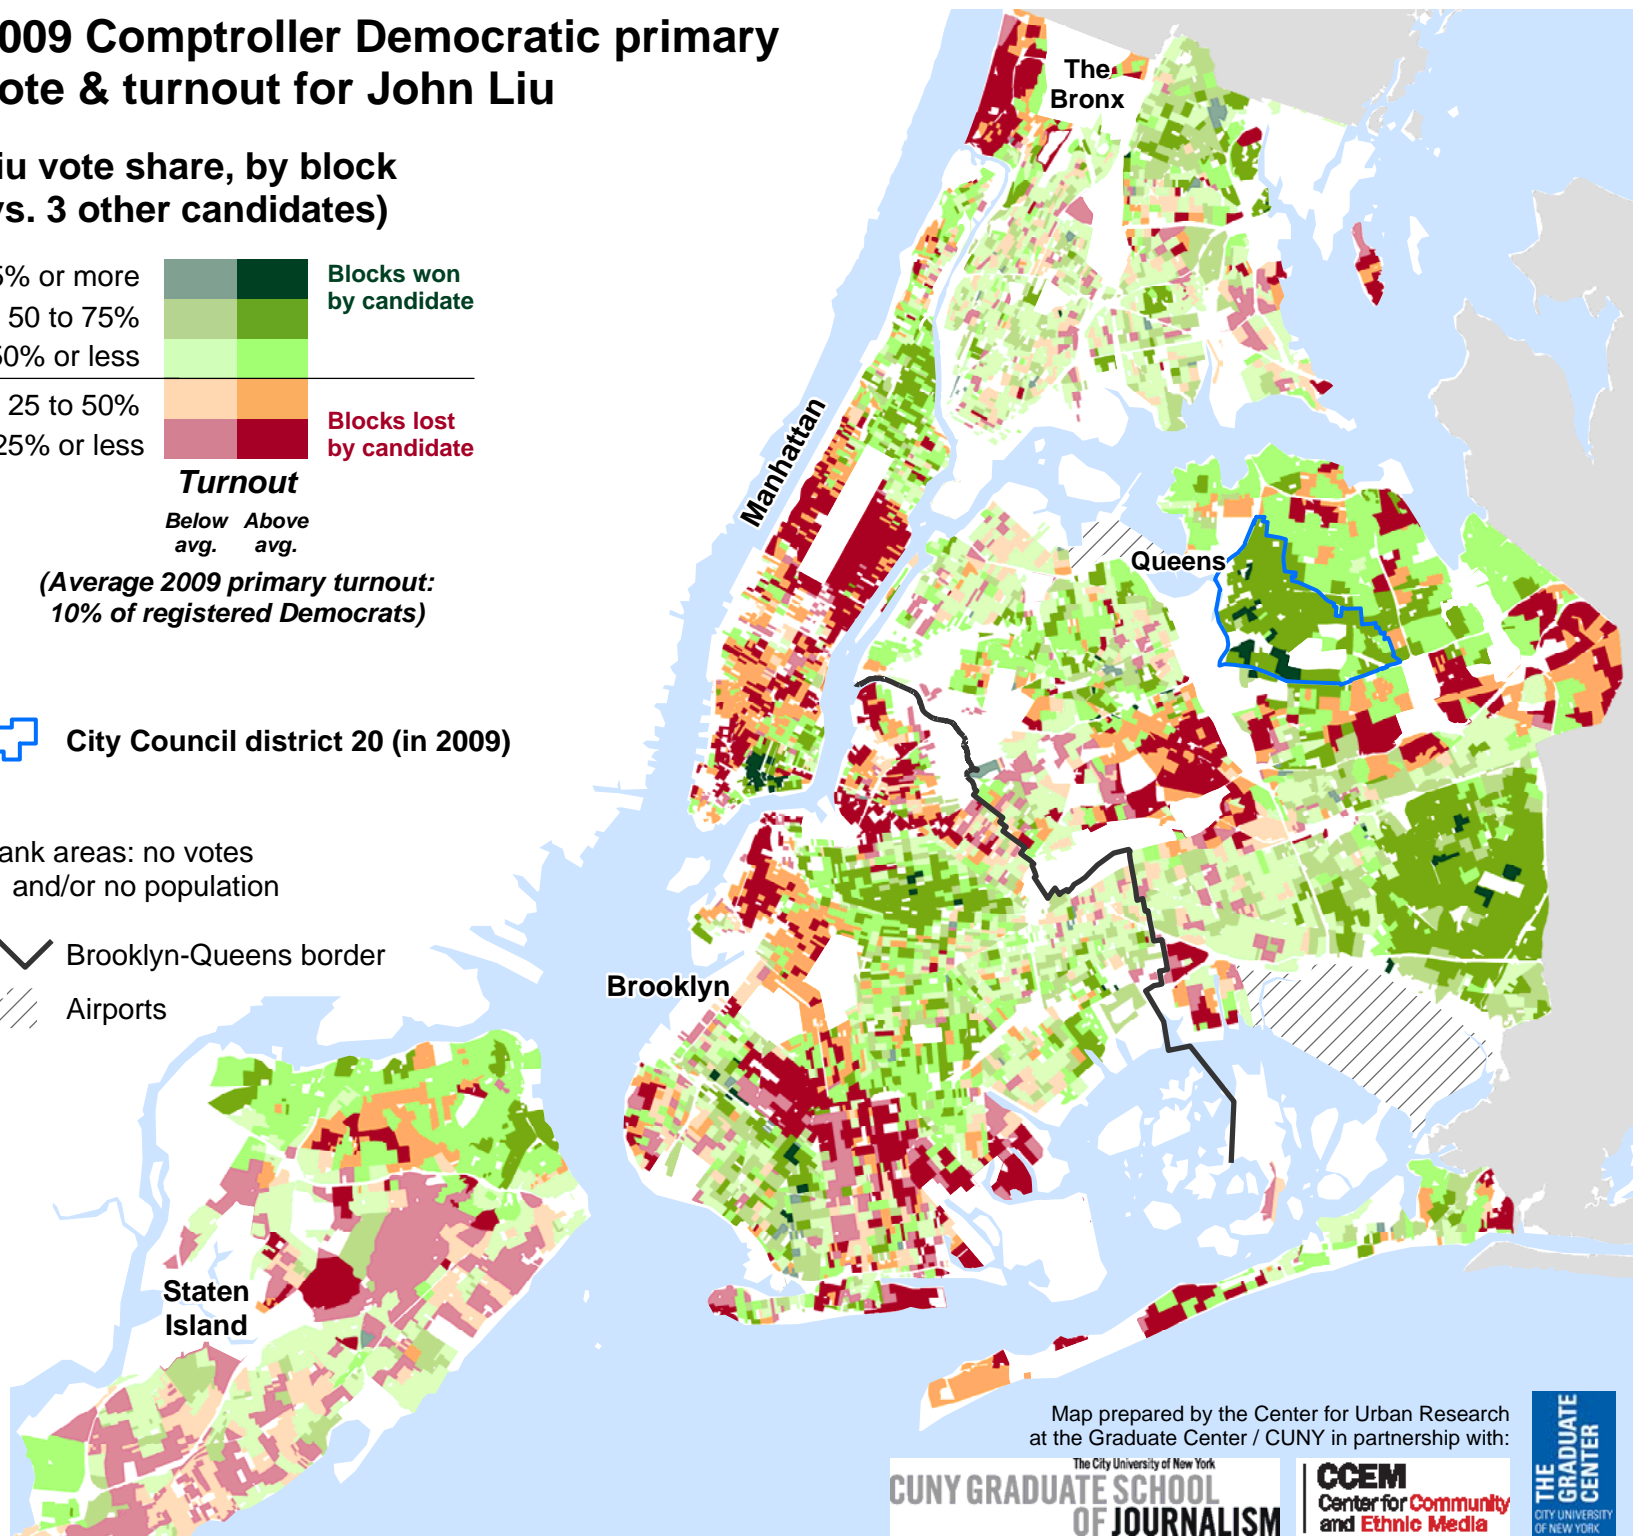

## Liu vote share, by block (vs. 3 other candidates)

### Turnout

Below avg.   Above avg.

(Average 2009 primary turnout: 10% of registered Democrats)

 City Council district 20 (in 2009)

Blank areas: no votes and/or no population

 Brooklyn-Queens border

 Airports