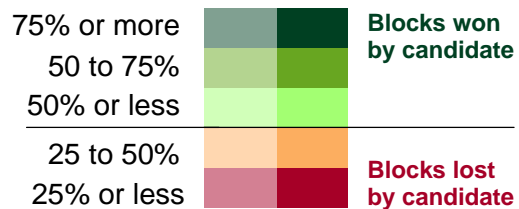

## Liu vote share, by block (vs. 3 other candidates)