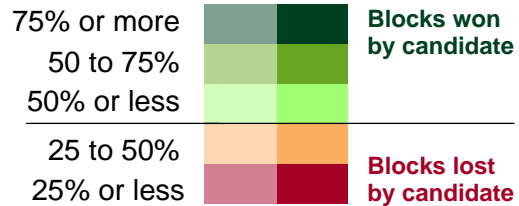

# 2009 Mayoral Democratic primary vote & turnout for William Thompson

## Thompson vote share, by block (vs. 2 other candidates)