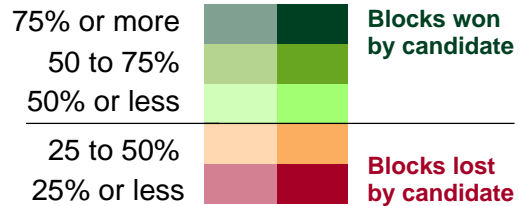

2009 Mayoral Democratic primary vote & turnout for William Thompson

Thompson vote share, by block (vs. 2 other candidates)

Turnout

Below avg. Above avg.

(Average 2009 primary turnout: 10% of registered Democrats)