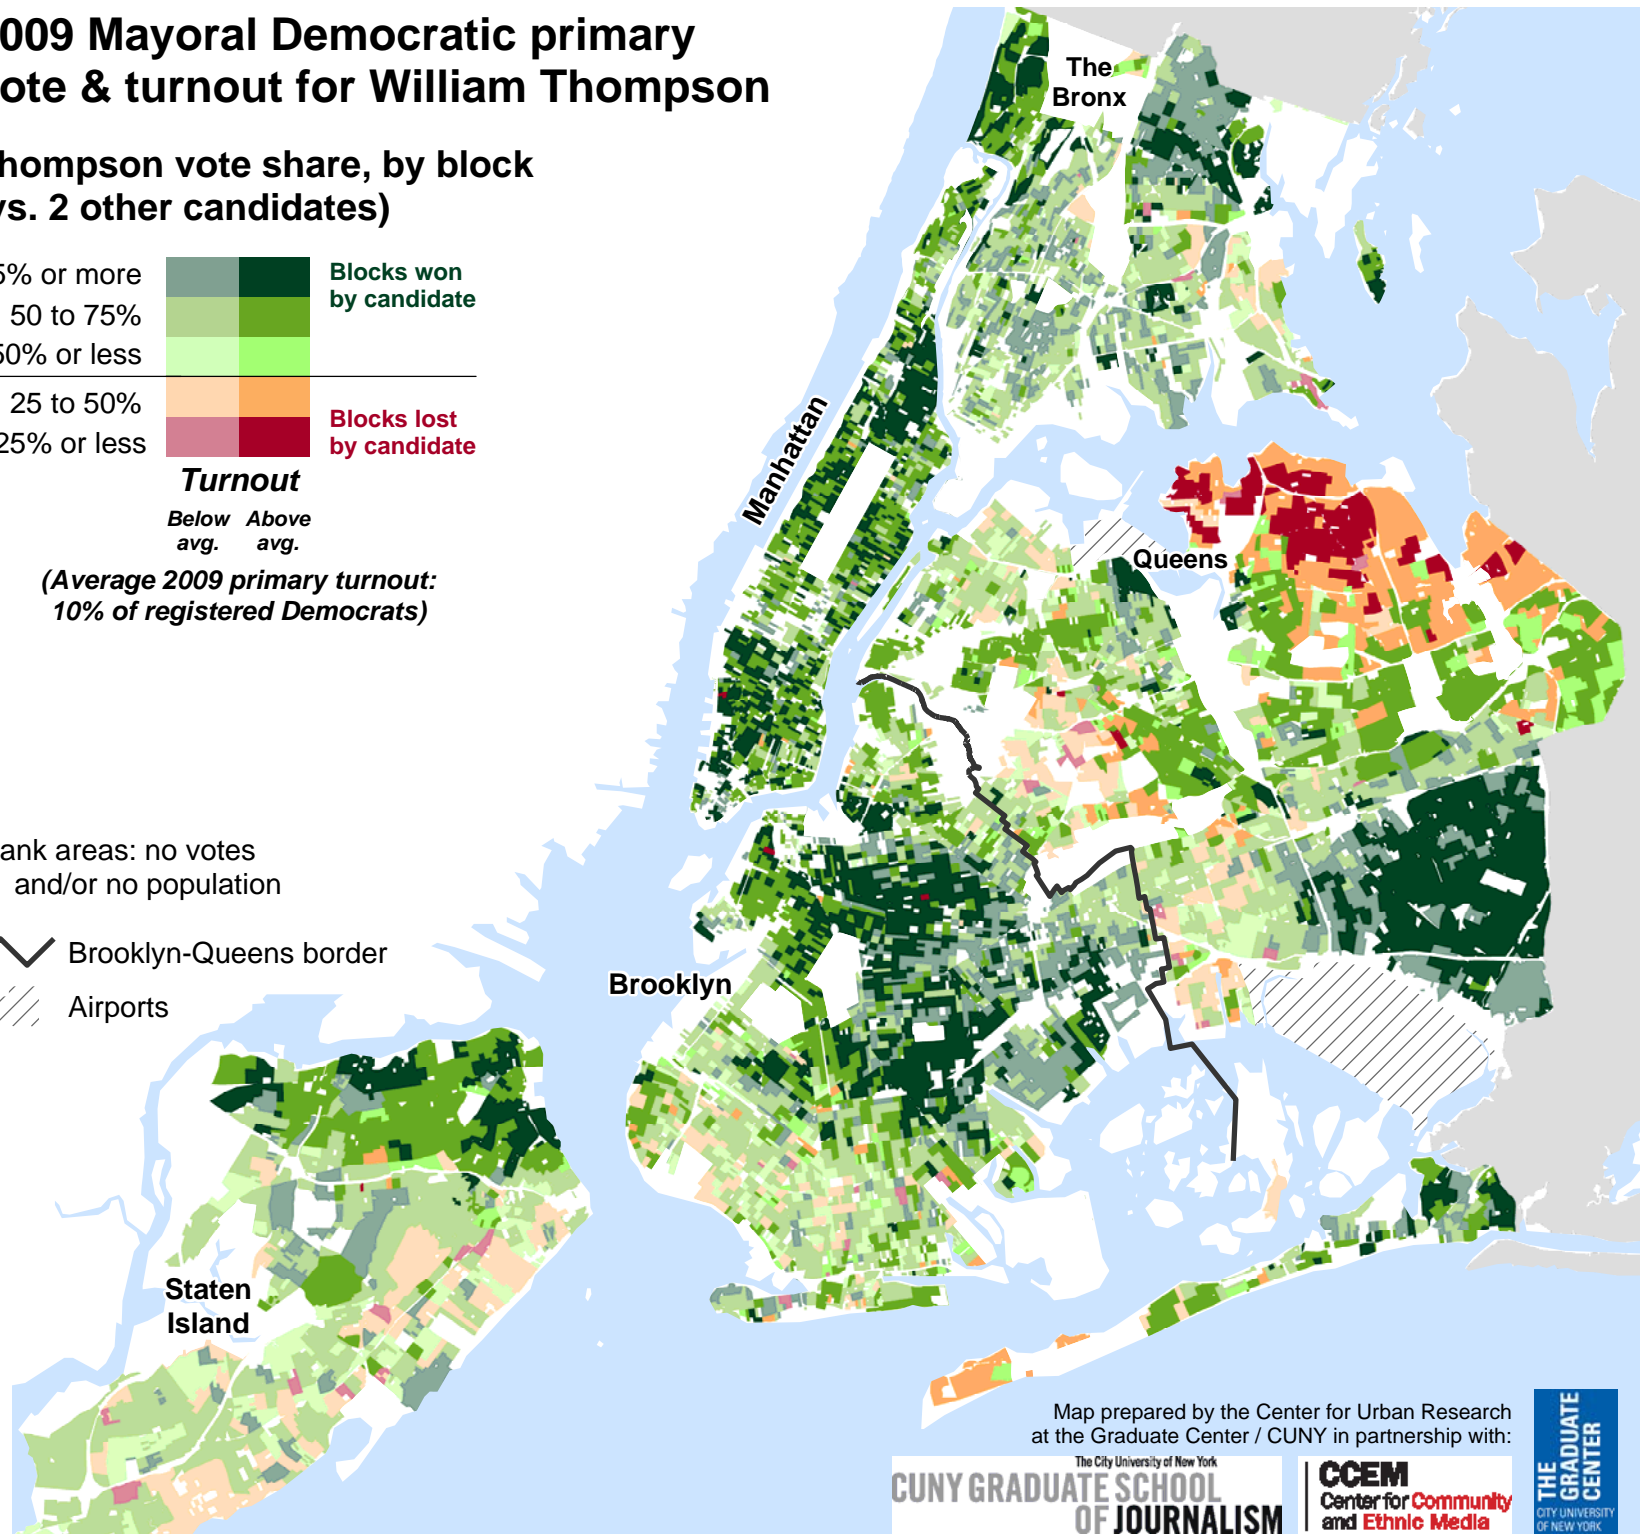

2009 Mayoral Democratic primary vote & turnout for William Thompson

Thompson vote share, by block (vs. 2 other candidates)

Turnout

Below avg. Above avg.

(Average 2009 primary turnout: 10% of registered Democrats)

Blank areas: no votes and/or no population

 Brooklyn-Queens border

 Airports

Map prepared by the Center for Urban Research at the Graduate Center / CUNY in partnership with:

The City University of New York
CUNY GRADUATE SCHOOL OF JOURNALISM