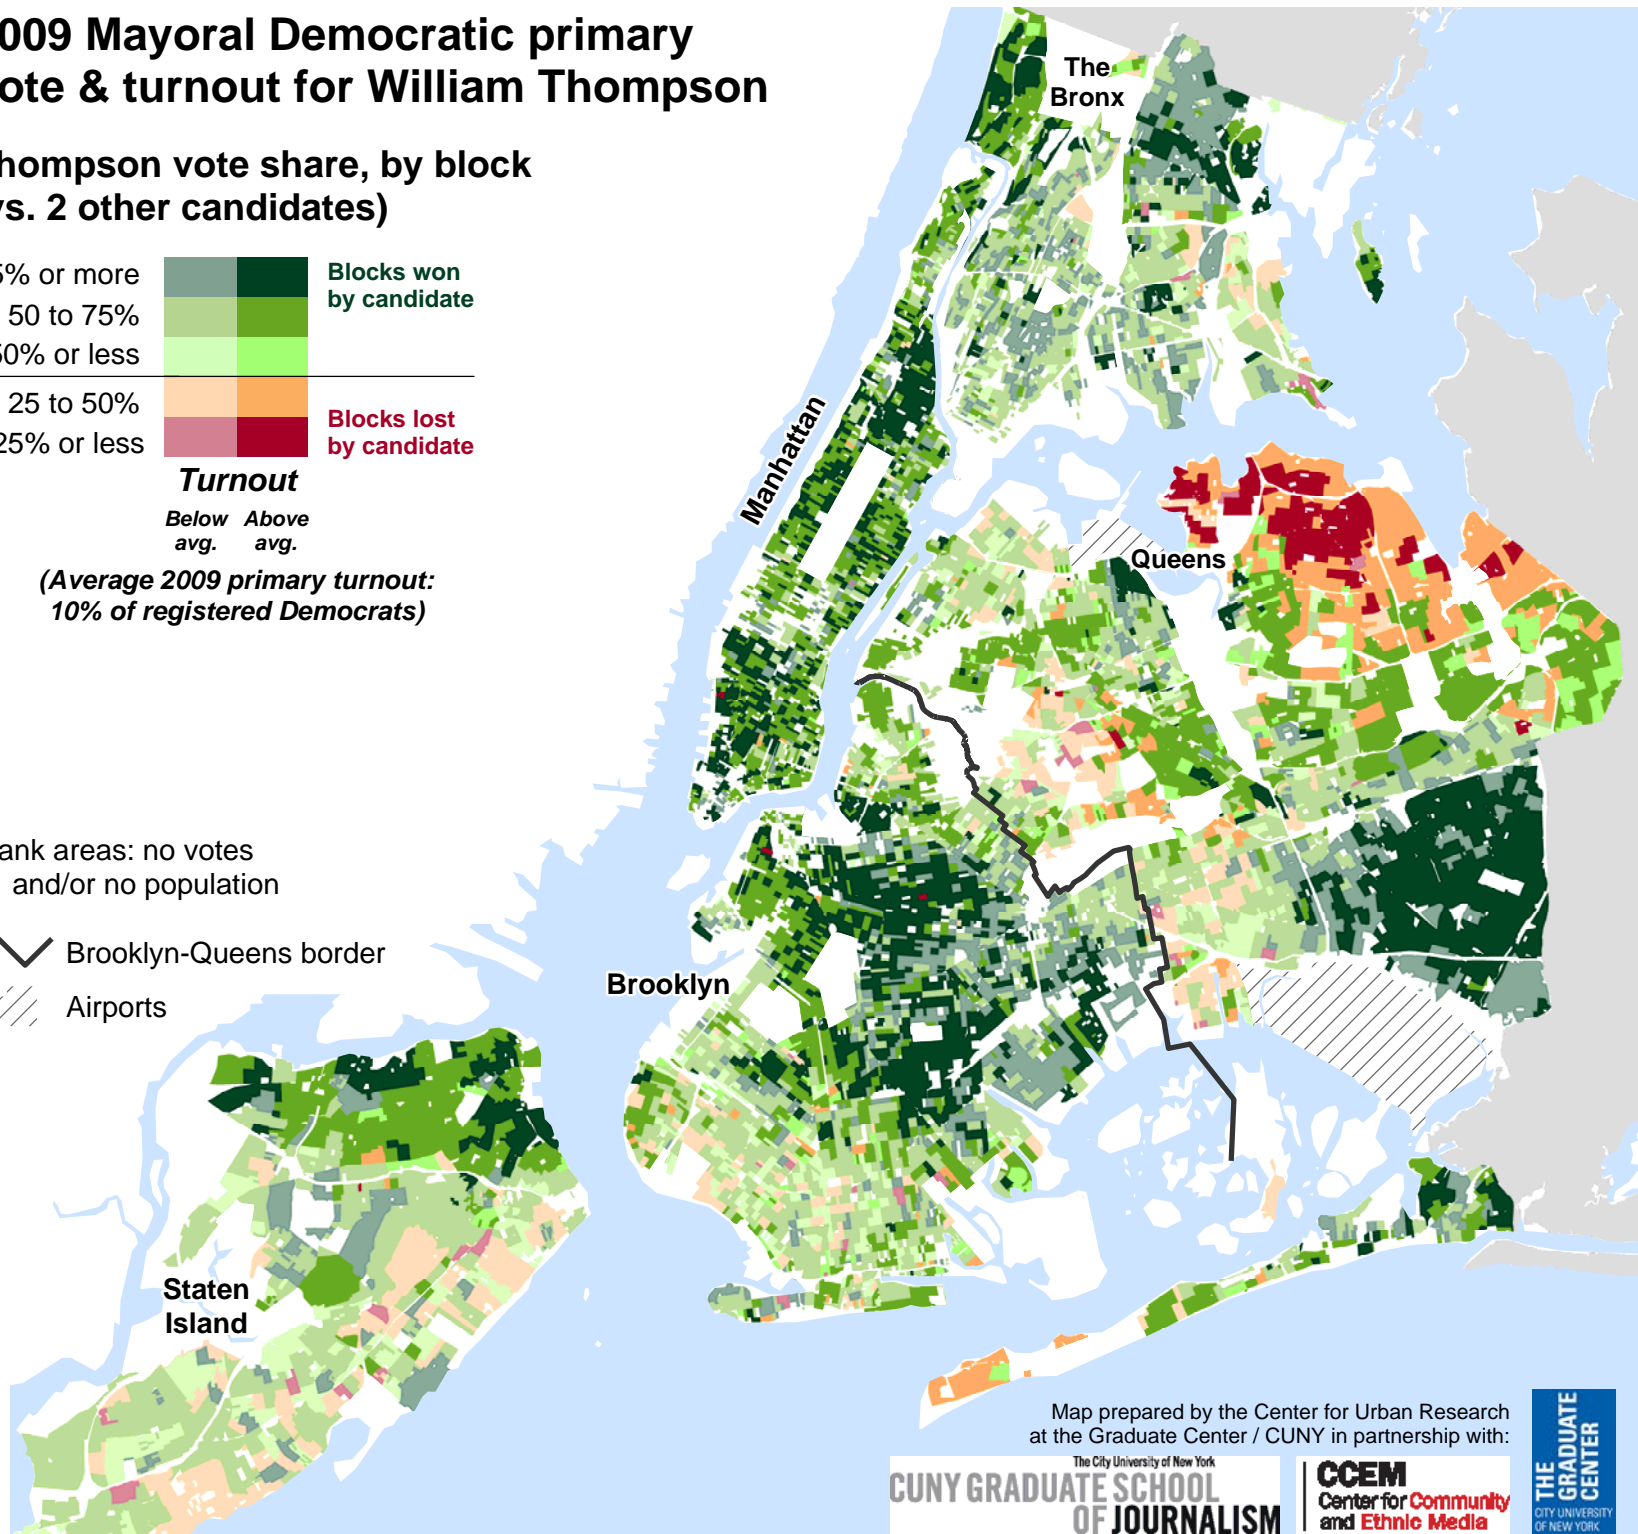

### Turnout

Below avg.   Above avg.

(Average 2009 primary turnout: 10% of registered Democrats)

Blank areas: no votes and/or no population

 Brooklyn-Queens border

 Airports

Map prepared by the Center for Urban Research at the Graduate Center / CUNY in partnership with: