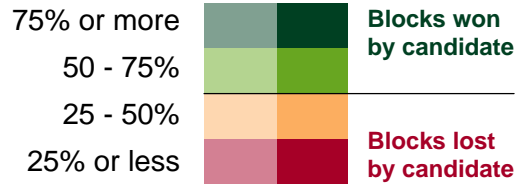

2009 Comptroller Democratic runoff vote & turnout for John Liu

Liu vote share, by block (vs. David Yassky)

Turnout

Below avg. Above avg.

(Average 2009 primary turnout: 10% of registered Democrats)

 City Council district 20 (in 2009)