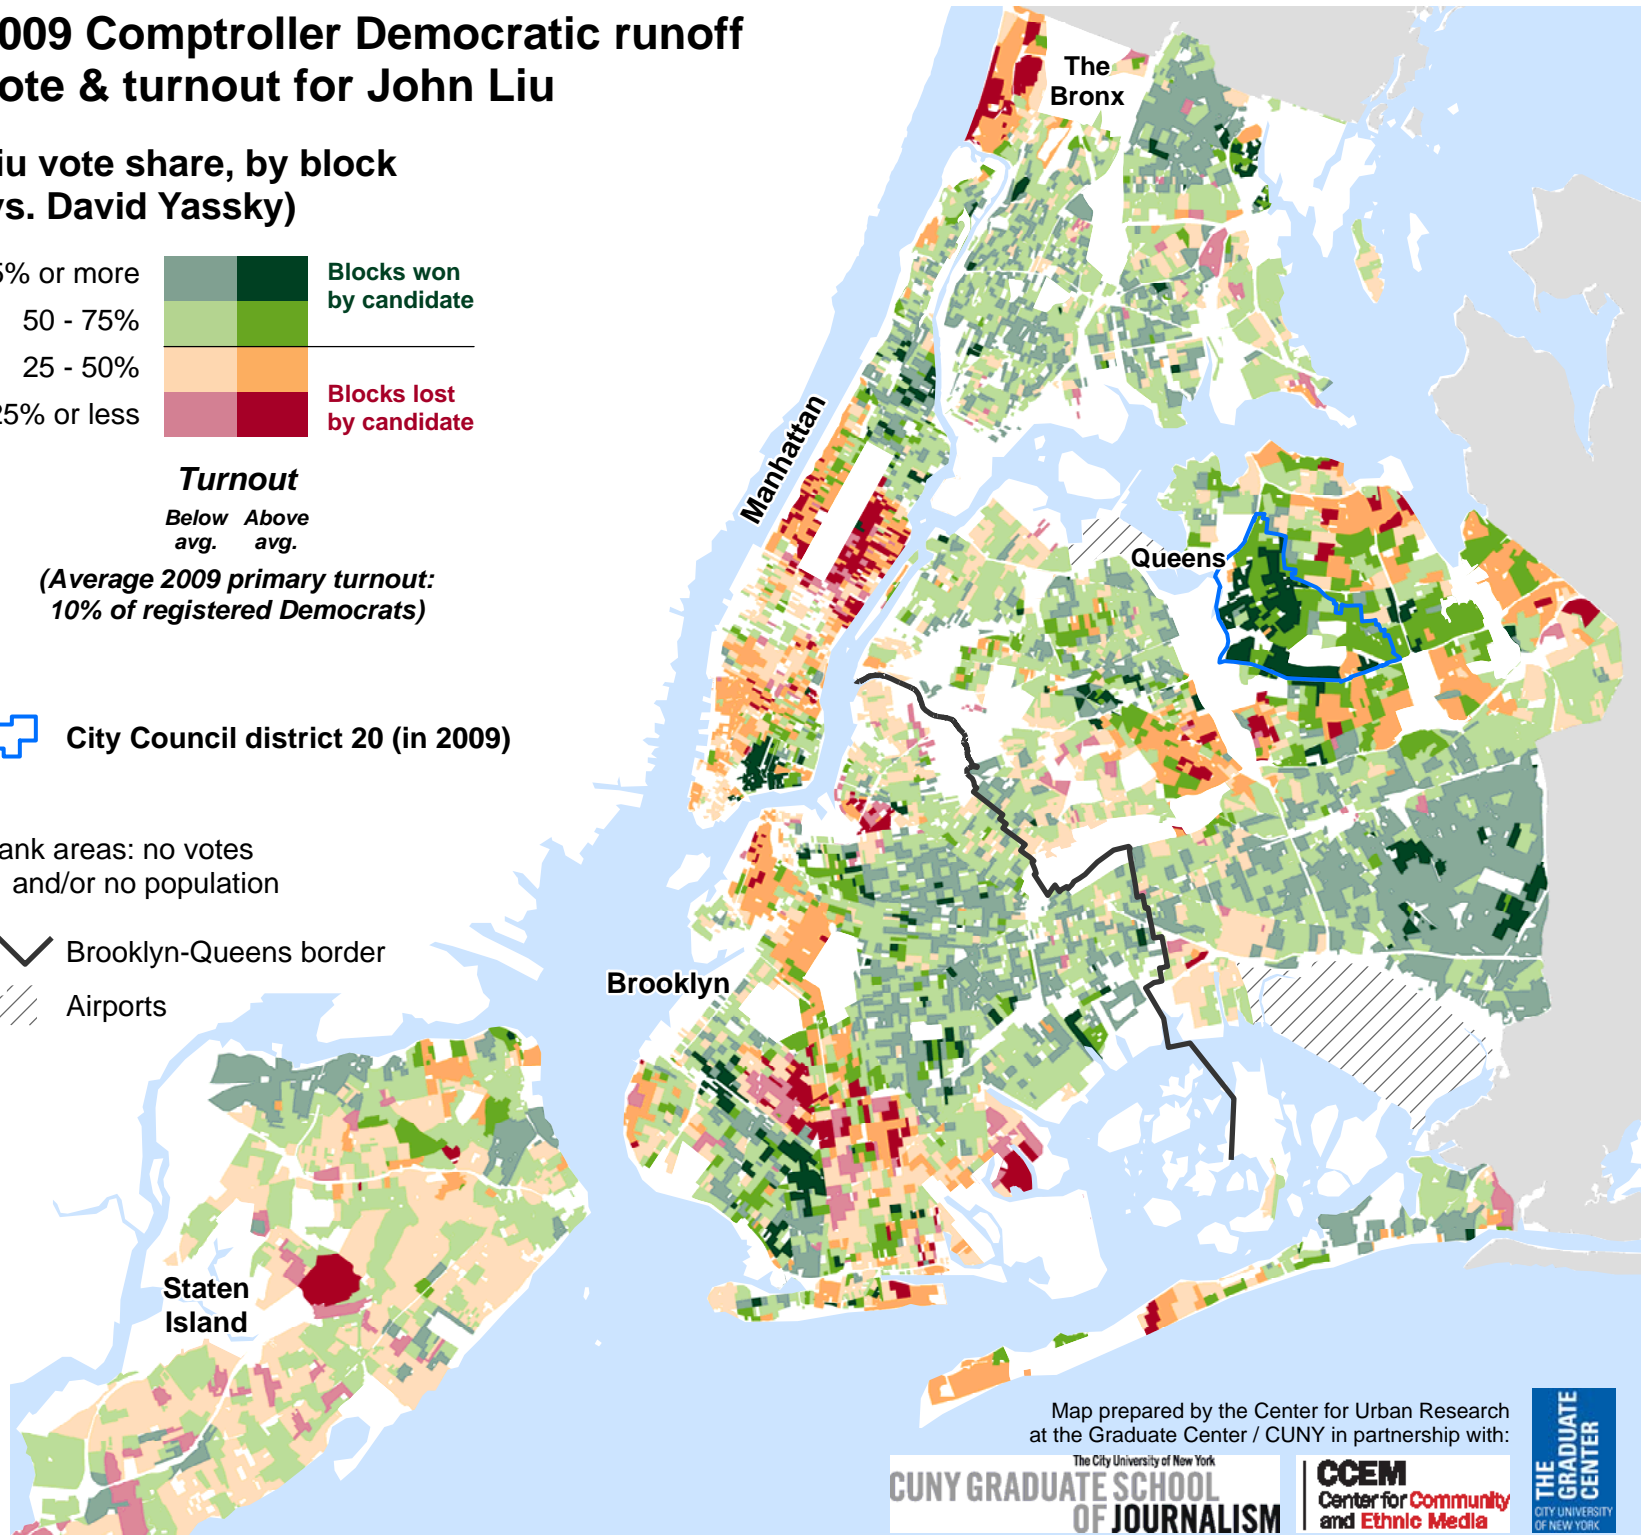

2009 Comptroller Democratic runoff vote & turnout for John Liu

Liu vote share, by block (vs. David Yassky)

Turnout

Below avg. Above avg.

(Average 2009 primary turnout: 10% of registered Democrats)

 City Council district 20 (in 2009)

Blank areas: no votes and/or no population

 Brooklyn-Queens border

 Airports

Map prepared by the Center for Urban Research at the Graduate Center / CUNY in partnership with:

The City University of New York
CUNY GRADUATE SCHOOL OF JOURNALISM