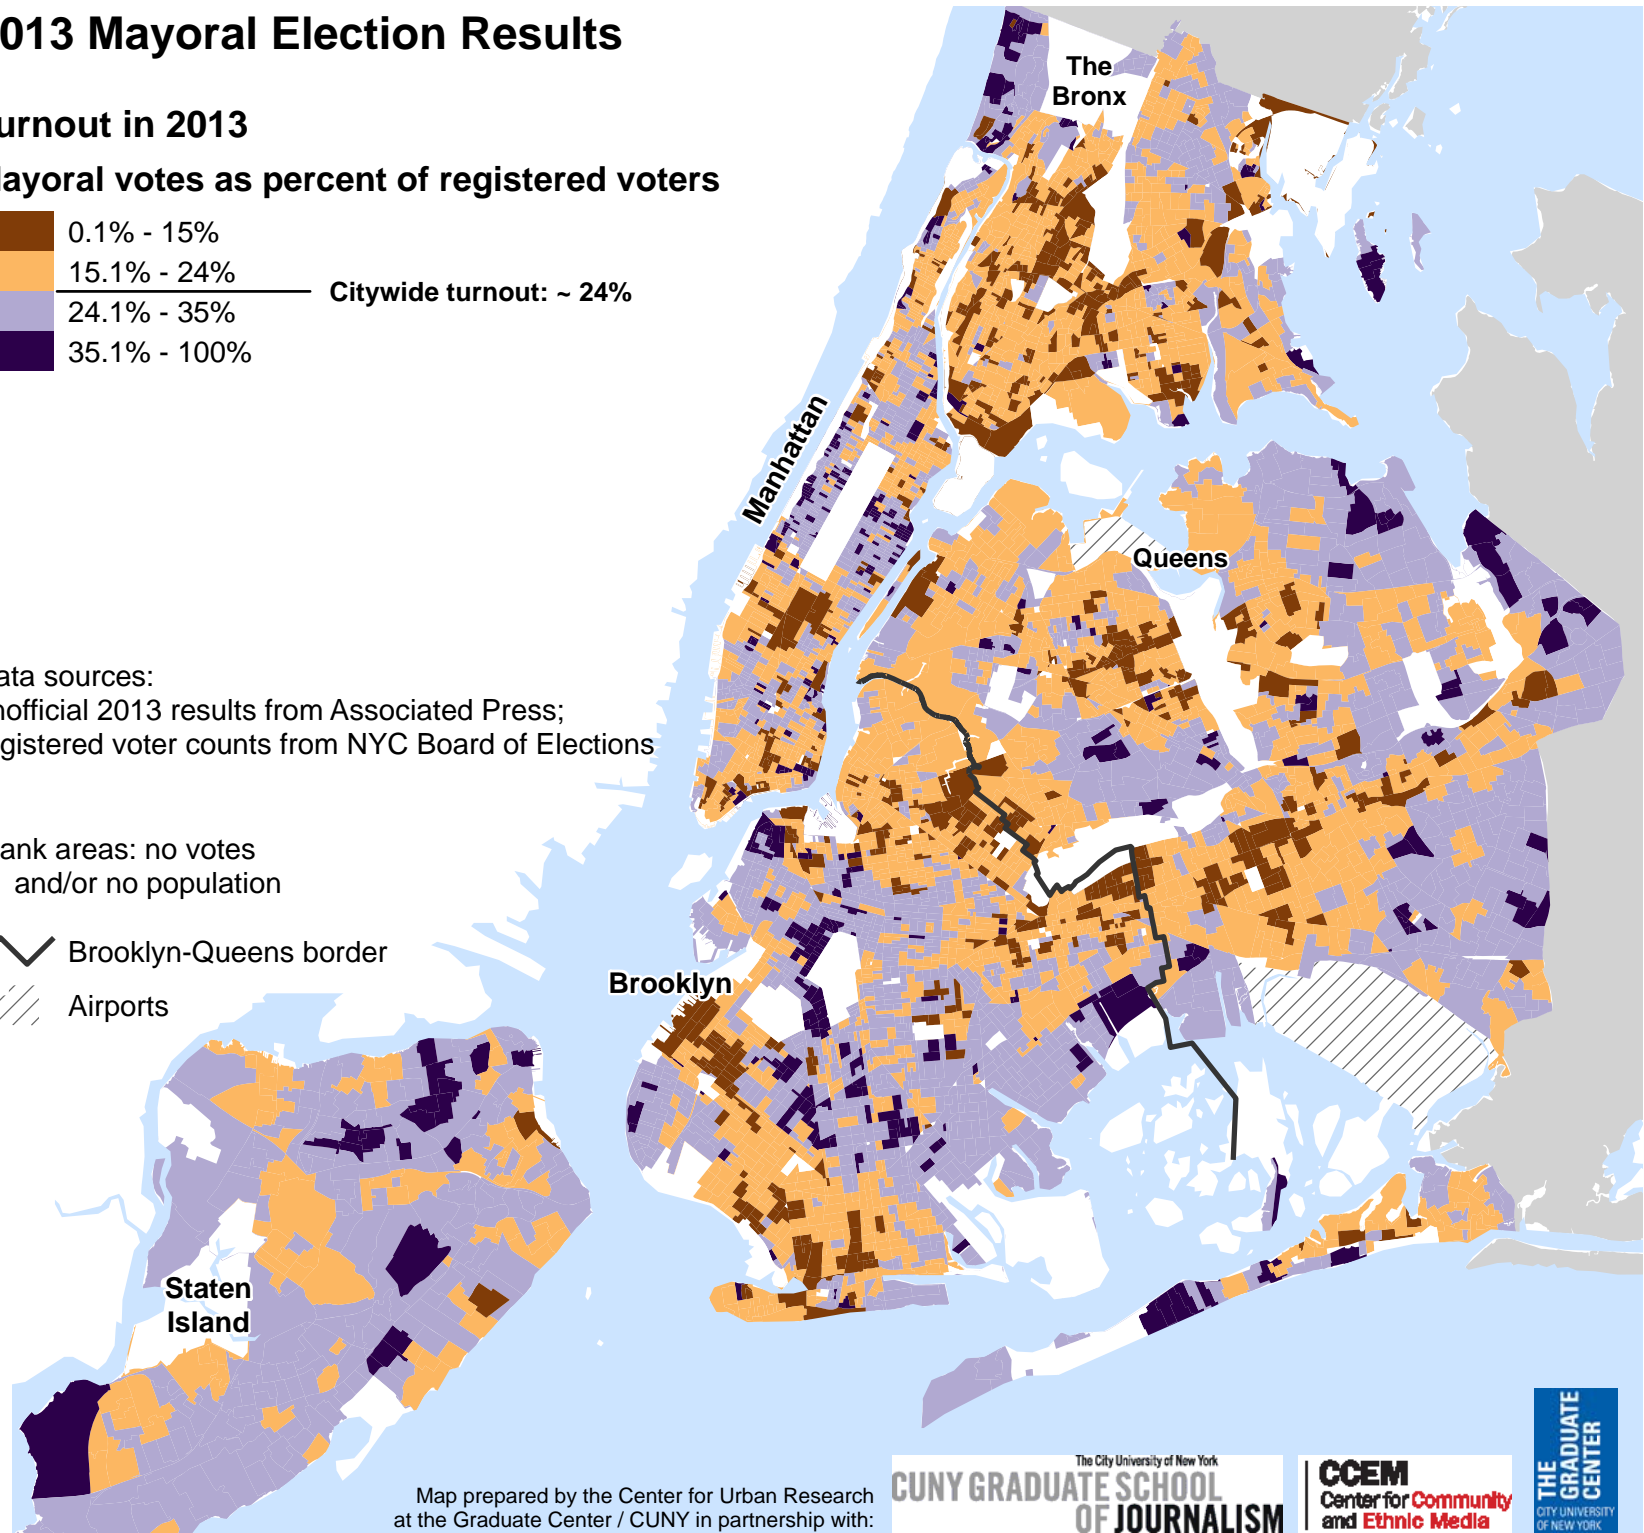

Data sources:
unofficial 2013 results from Associated Press;
registered voter counts from NYC Board of Elections

Blank areas: no votes
and/or no population

Brooklyn-Queens border
Airports