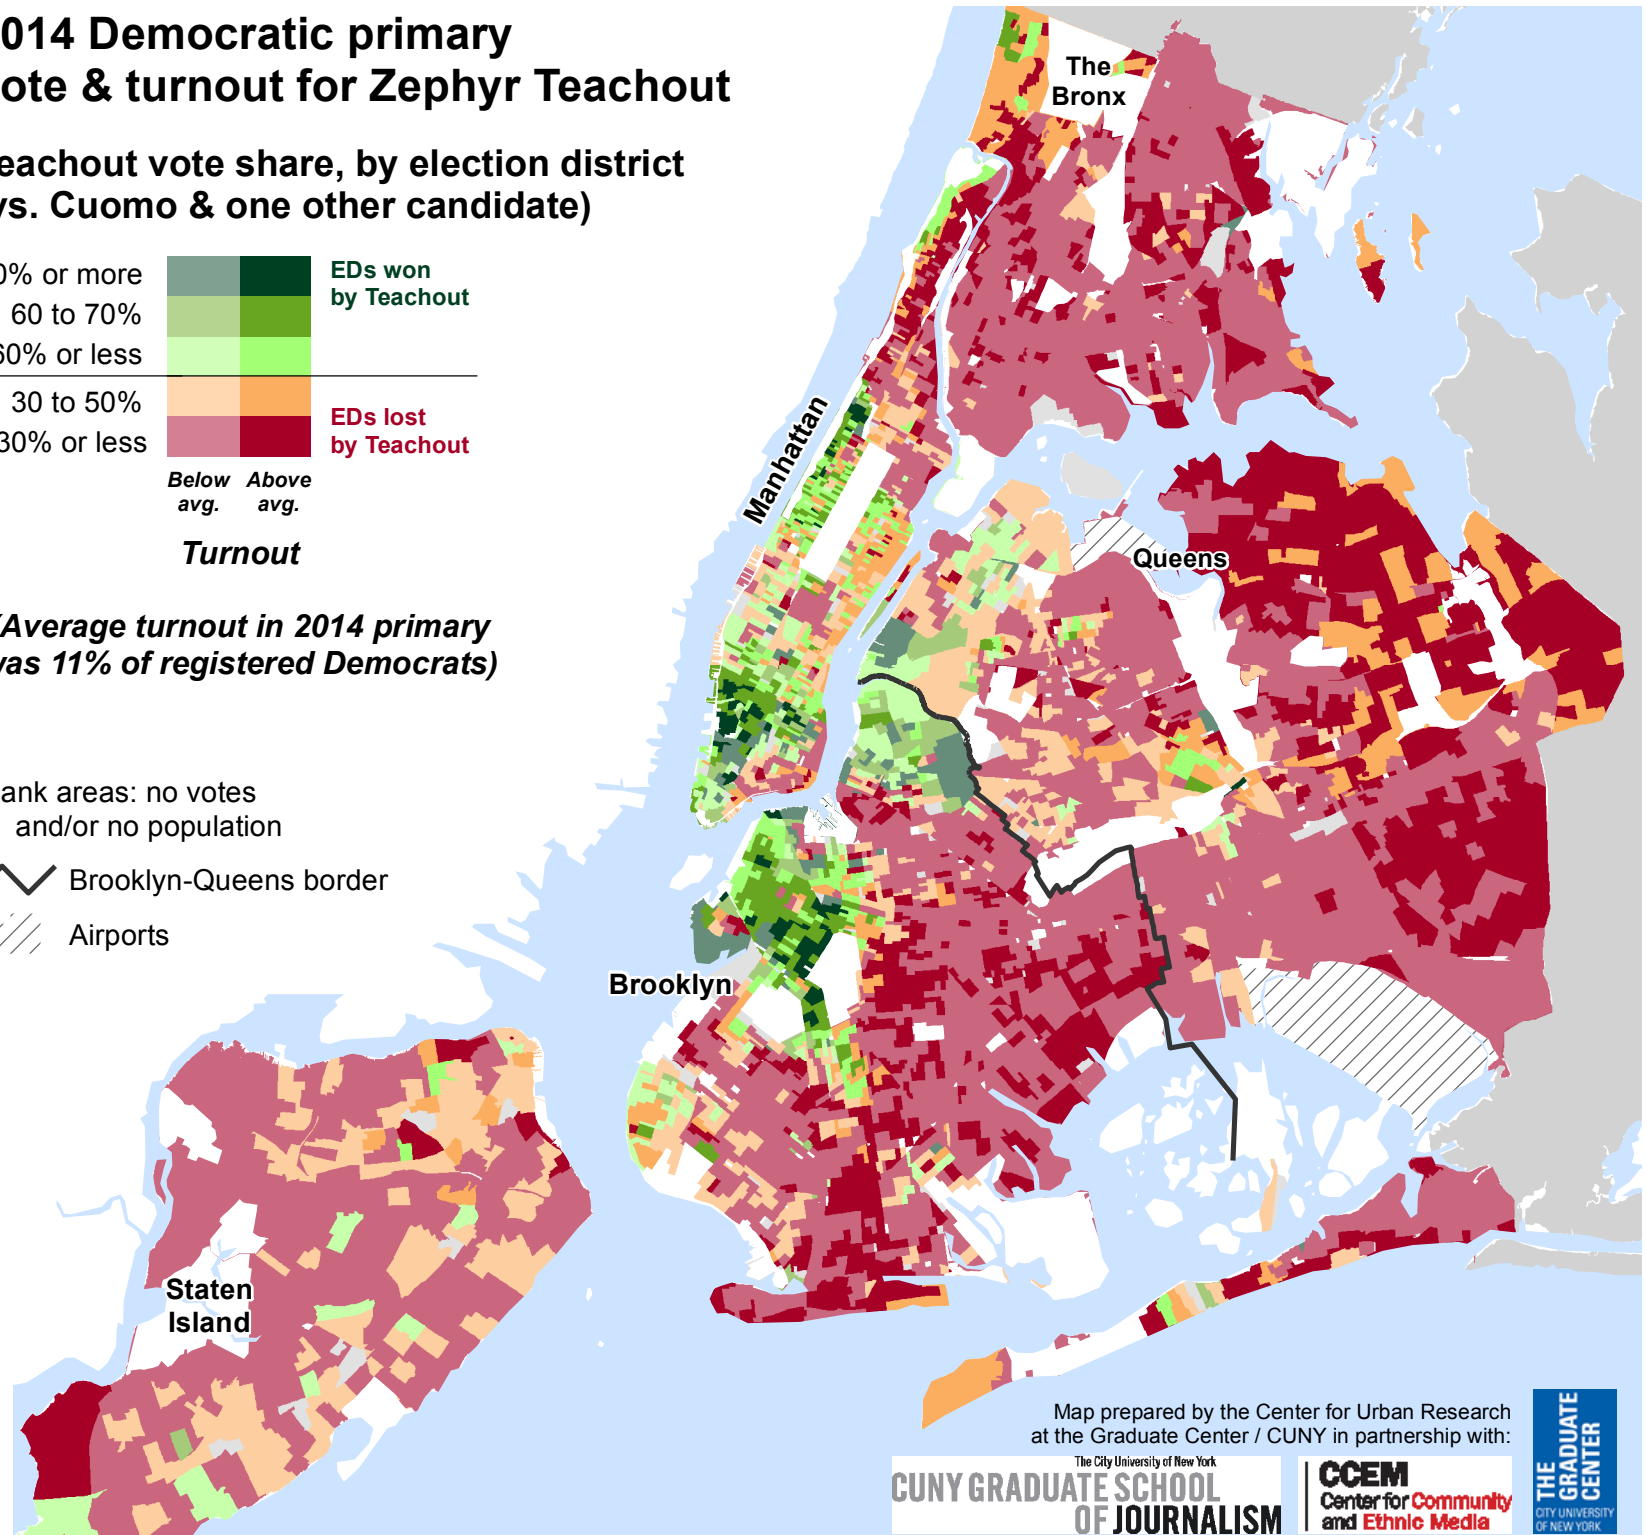

2014 Democratic primary vote & turnout for Zephyr Teachout

Teachout vote share, by election district
(vs. Cuomo & one other candidate)

*(Average turnout in 2014 primary
was 11% of registered Democrats)*

Blank areas: no votes
and/or no population

 Brooklyn-Queens border

 Airports

Map prepared by the Center for Urban Research
at the Graduate Center / CUNY in partnership with:

The City University of New York
**CUNY GRADUATE SCHOOL
OF JOURNALISM**