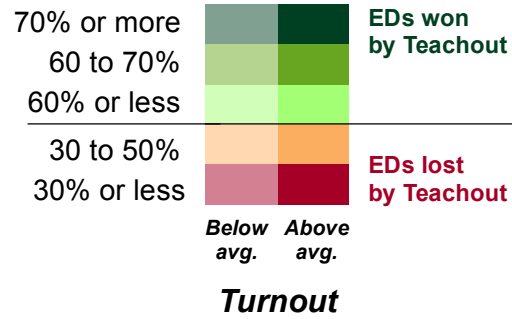

2014 Democratic primary vote & turnout for Zephyr Teachout

Teachout vote share, by election district
(vs. Cuomo & one other candidate)

*(Average turnout in 2014 primary
was 11% of registered Democrats)*