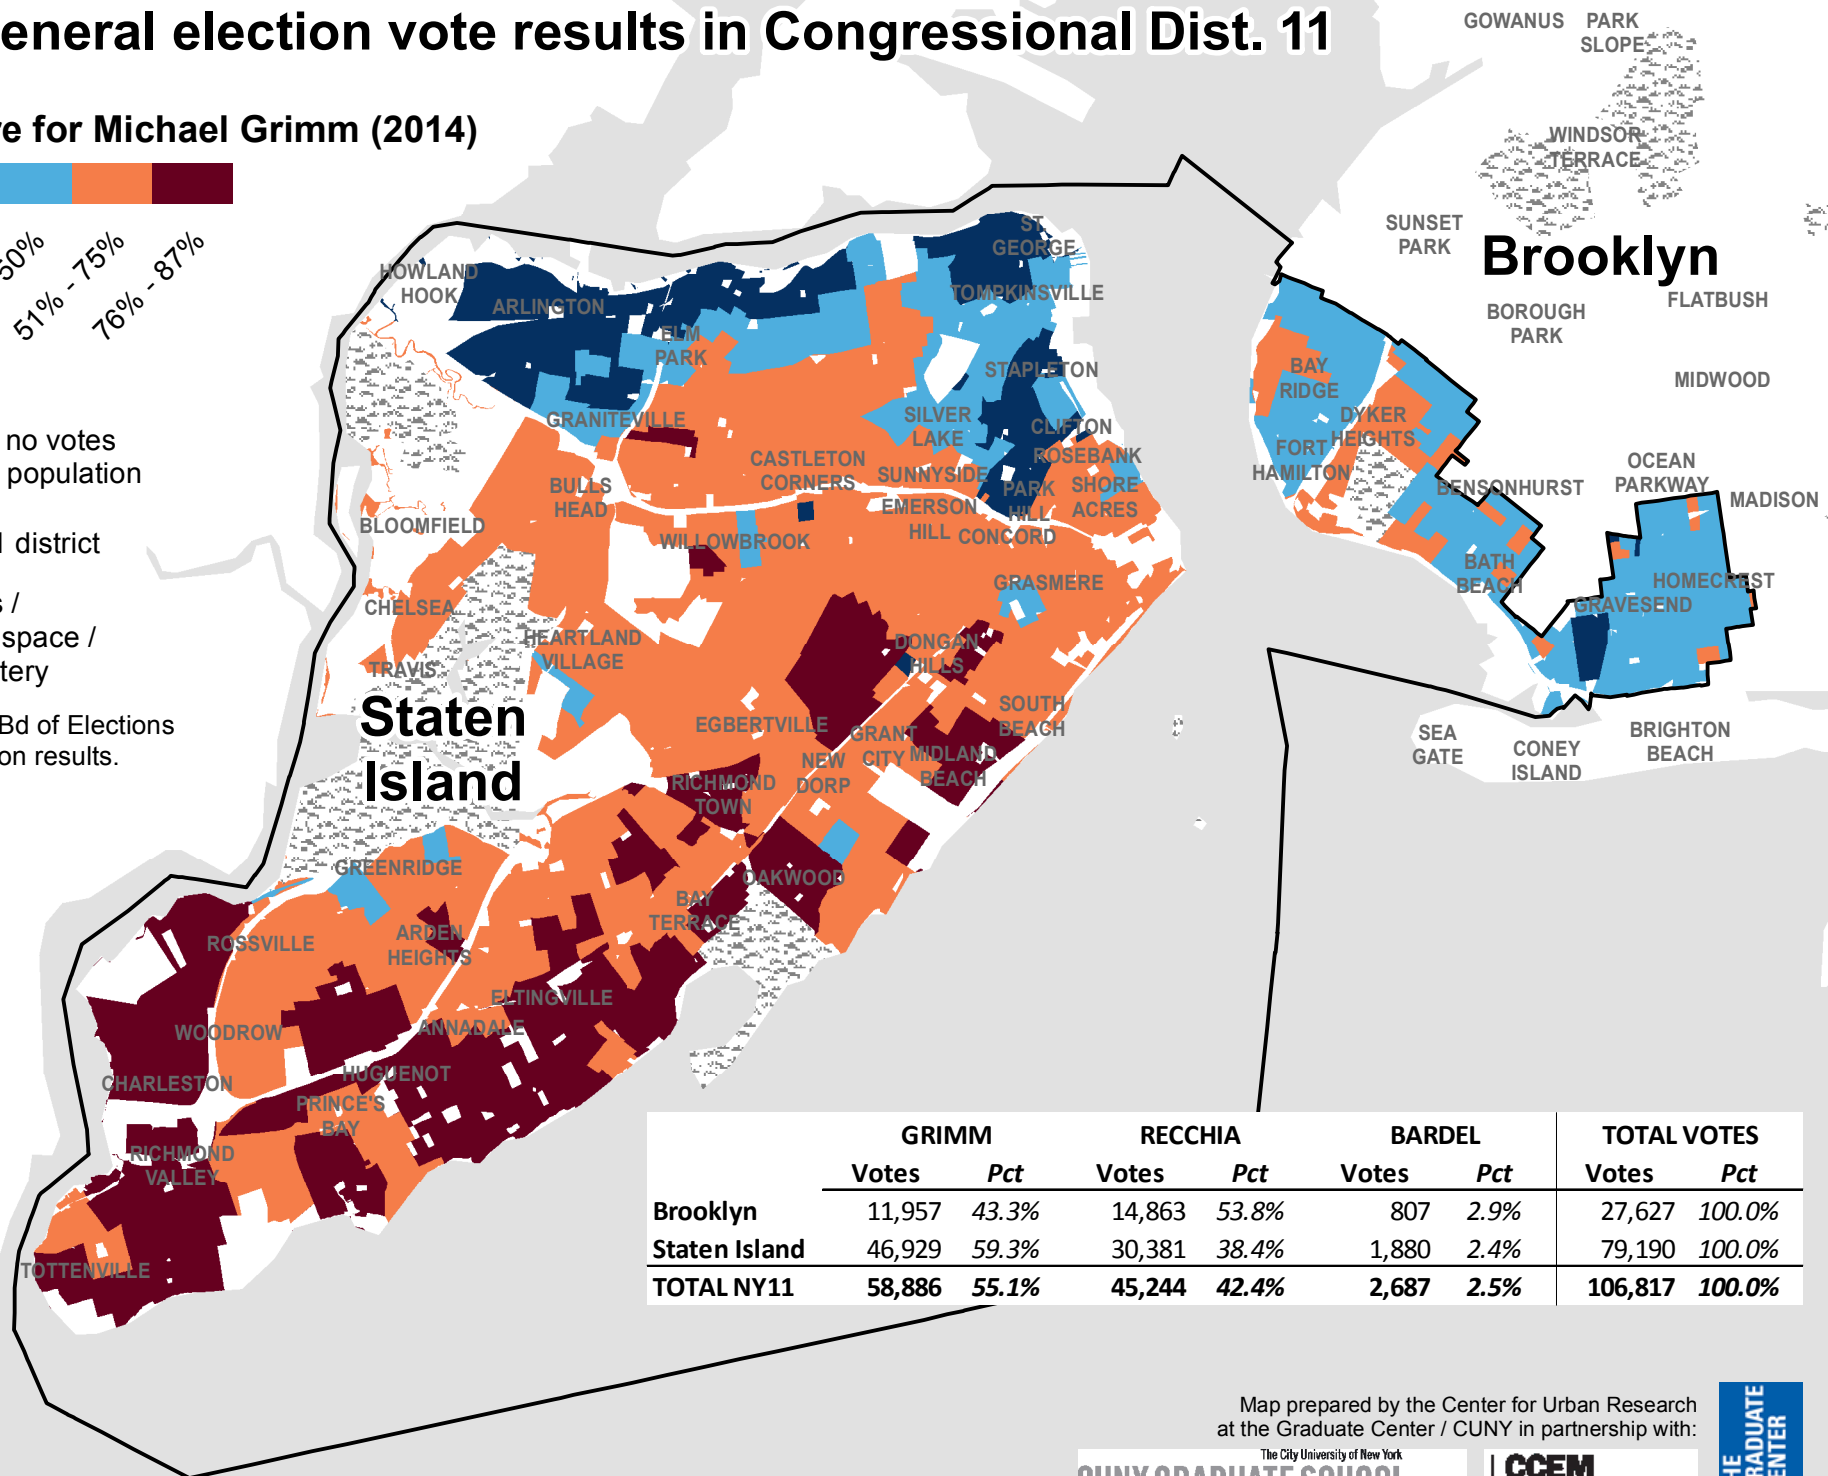

2014 general election vote results in Congressional Dist. 11

Vote share for Michael Grimm (2014)

Blank areas: no votes and/or no population

NY 11 district

Parks / open space / cemetery

Source: NYC Bd of Elections certified election results.

	GRIMM		RECCHIA		BARDEL		TOTAL VOTES	
	Votes	Pct	Votes	Pct	Votes	Pct	Votes	Pct
Brooklyn	11,957	43.3%	14,863	53.8%	807	2.9%	27,627	100.0%
Staten Island	46,929	59.3%	30,381	38.4%	1,880	2.4%	79,190	100.0%
TOTAL NY11	58,886	55.1%	45,244	42.4%	2,687	2.5%	106,817	100.0%

Map prepared by the Center for Urban Research at the Graduate Center / CUNY in partnership with: