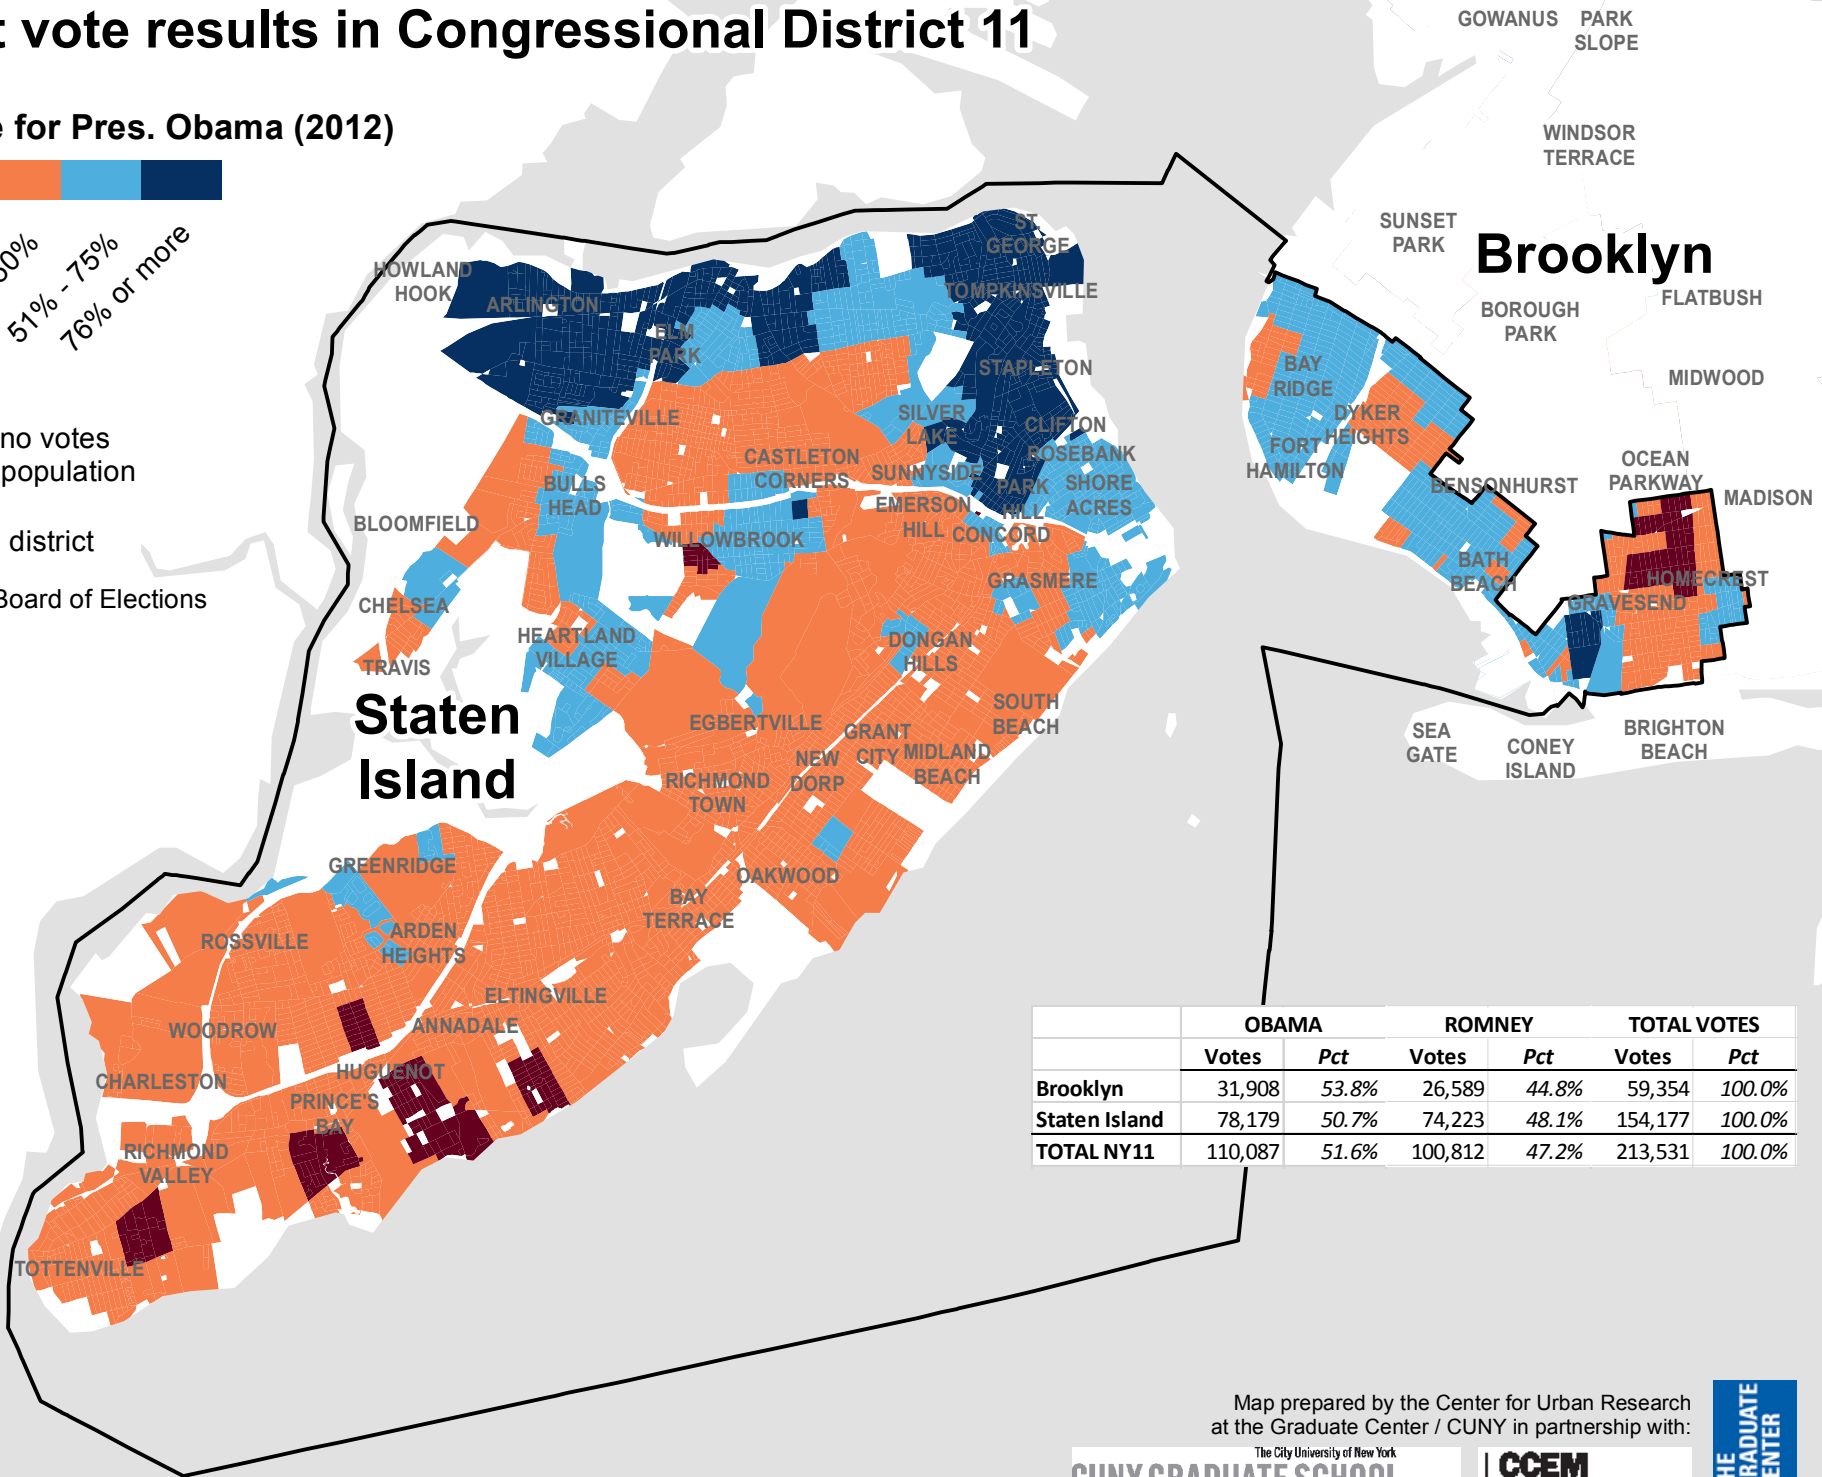

# Recent vote results in Congressional District 11

Vote share for Pres. Obama (2012)

25% or less  
26% - 50%  
51% - 75%  
76% or more

Blank areas: no votes and/or no population

NY 11 district

Source: NYC Board of Elections

	OBAMA		ROMNEY		TOTAL VOTES	
	Votes	Pct	Votes	Pct	Votes	Pct
Brooklyn	31,908	53.8%	26,589	44.8%	59,354	100.0%
Staten Island	78,179	50.7%	74,223	48.1%	154,177	100.0%
<b>TOTAL NY11</b>	<b>110,087</b>	<b>51.6%</b>	<b>100,812</b>	<b>47.2%</b>	<b>213,531</b>	<b>100.0%</b>

Map prepared by the Center for Urban Research at the Graduate Center / CUNY in partnership with:

The City University of New York  
**CUNY GRADUATE SCHOOL OF JOURNALISM**

**CCEM**  
Center for Community and Ethnic Media