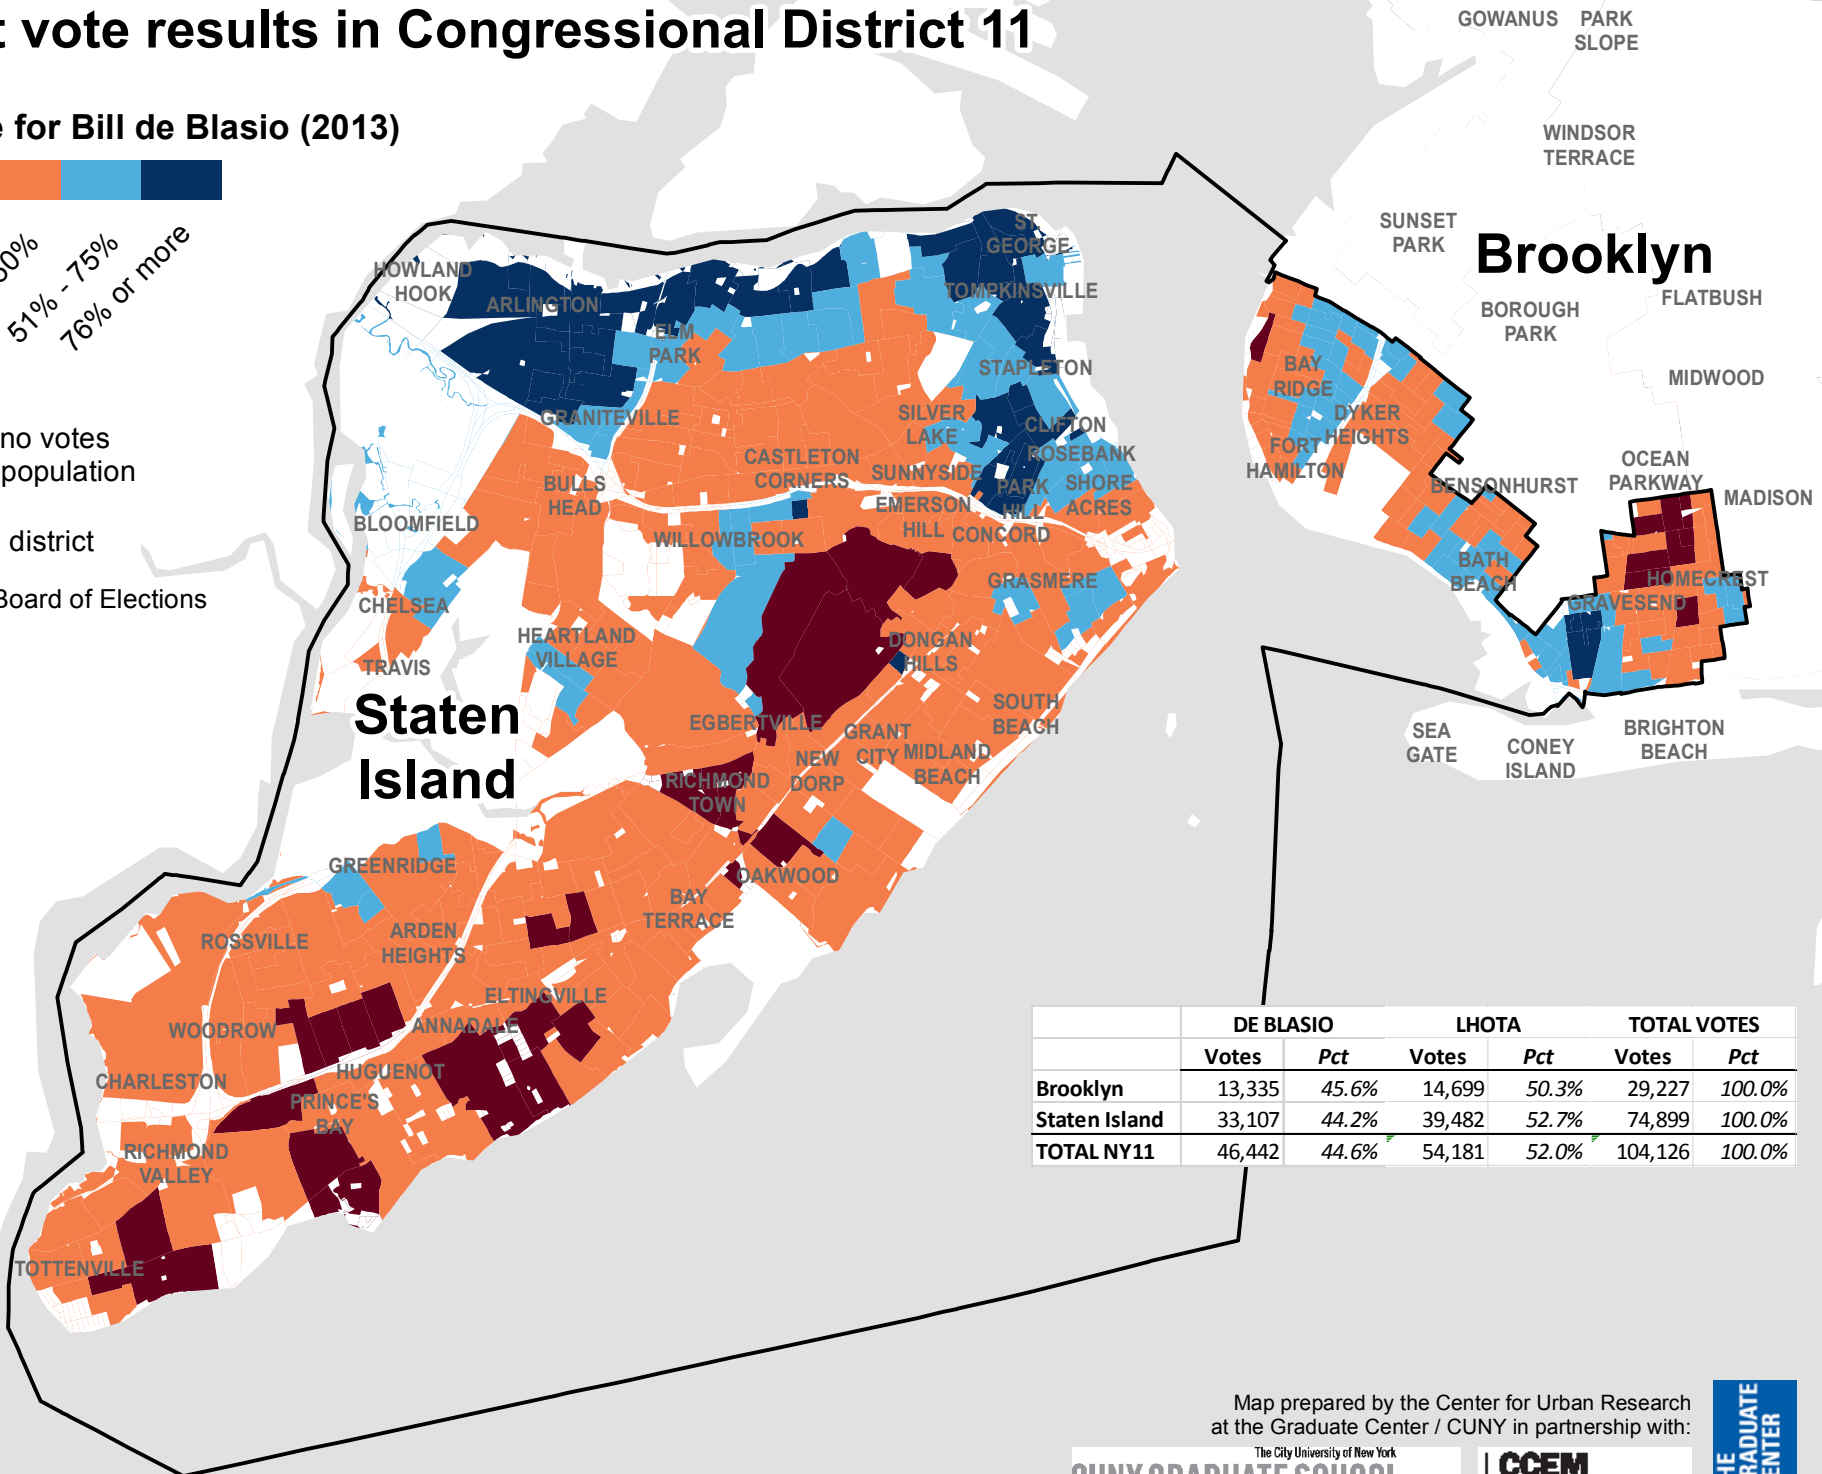

Recent vote results in Congressional District 11

Vote share for Bill de Blasio (2013)

25% or less
26% - 50%
51% - 75%
76% or more

Blank areas: no votes and/or no population

NY 11 district

Source: NYC Board of Elections

	DE BLASIO		LHOTA		TOTAL VOTES	
	Votes	Pct	Votes	Pct	Votes	Pct
Brooklyn	13,335	45.6%	14,699	50.3%	29,227	100.0%
Staten Island	33,107	44.2%	39,482	52.7%	74,899	100.0%
TOTAL NY11	46,442	44.6%	54,181	52.0%	104,126	100.0%