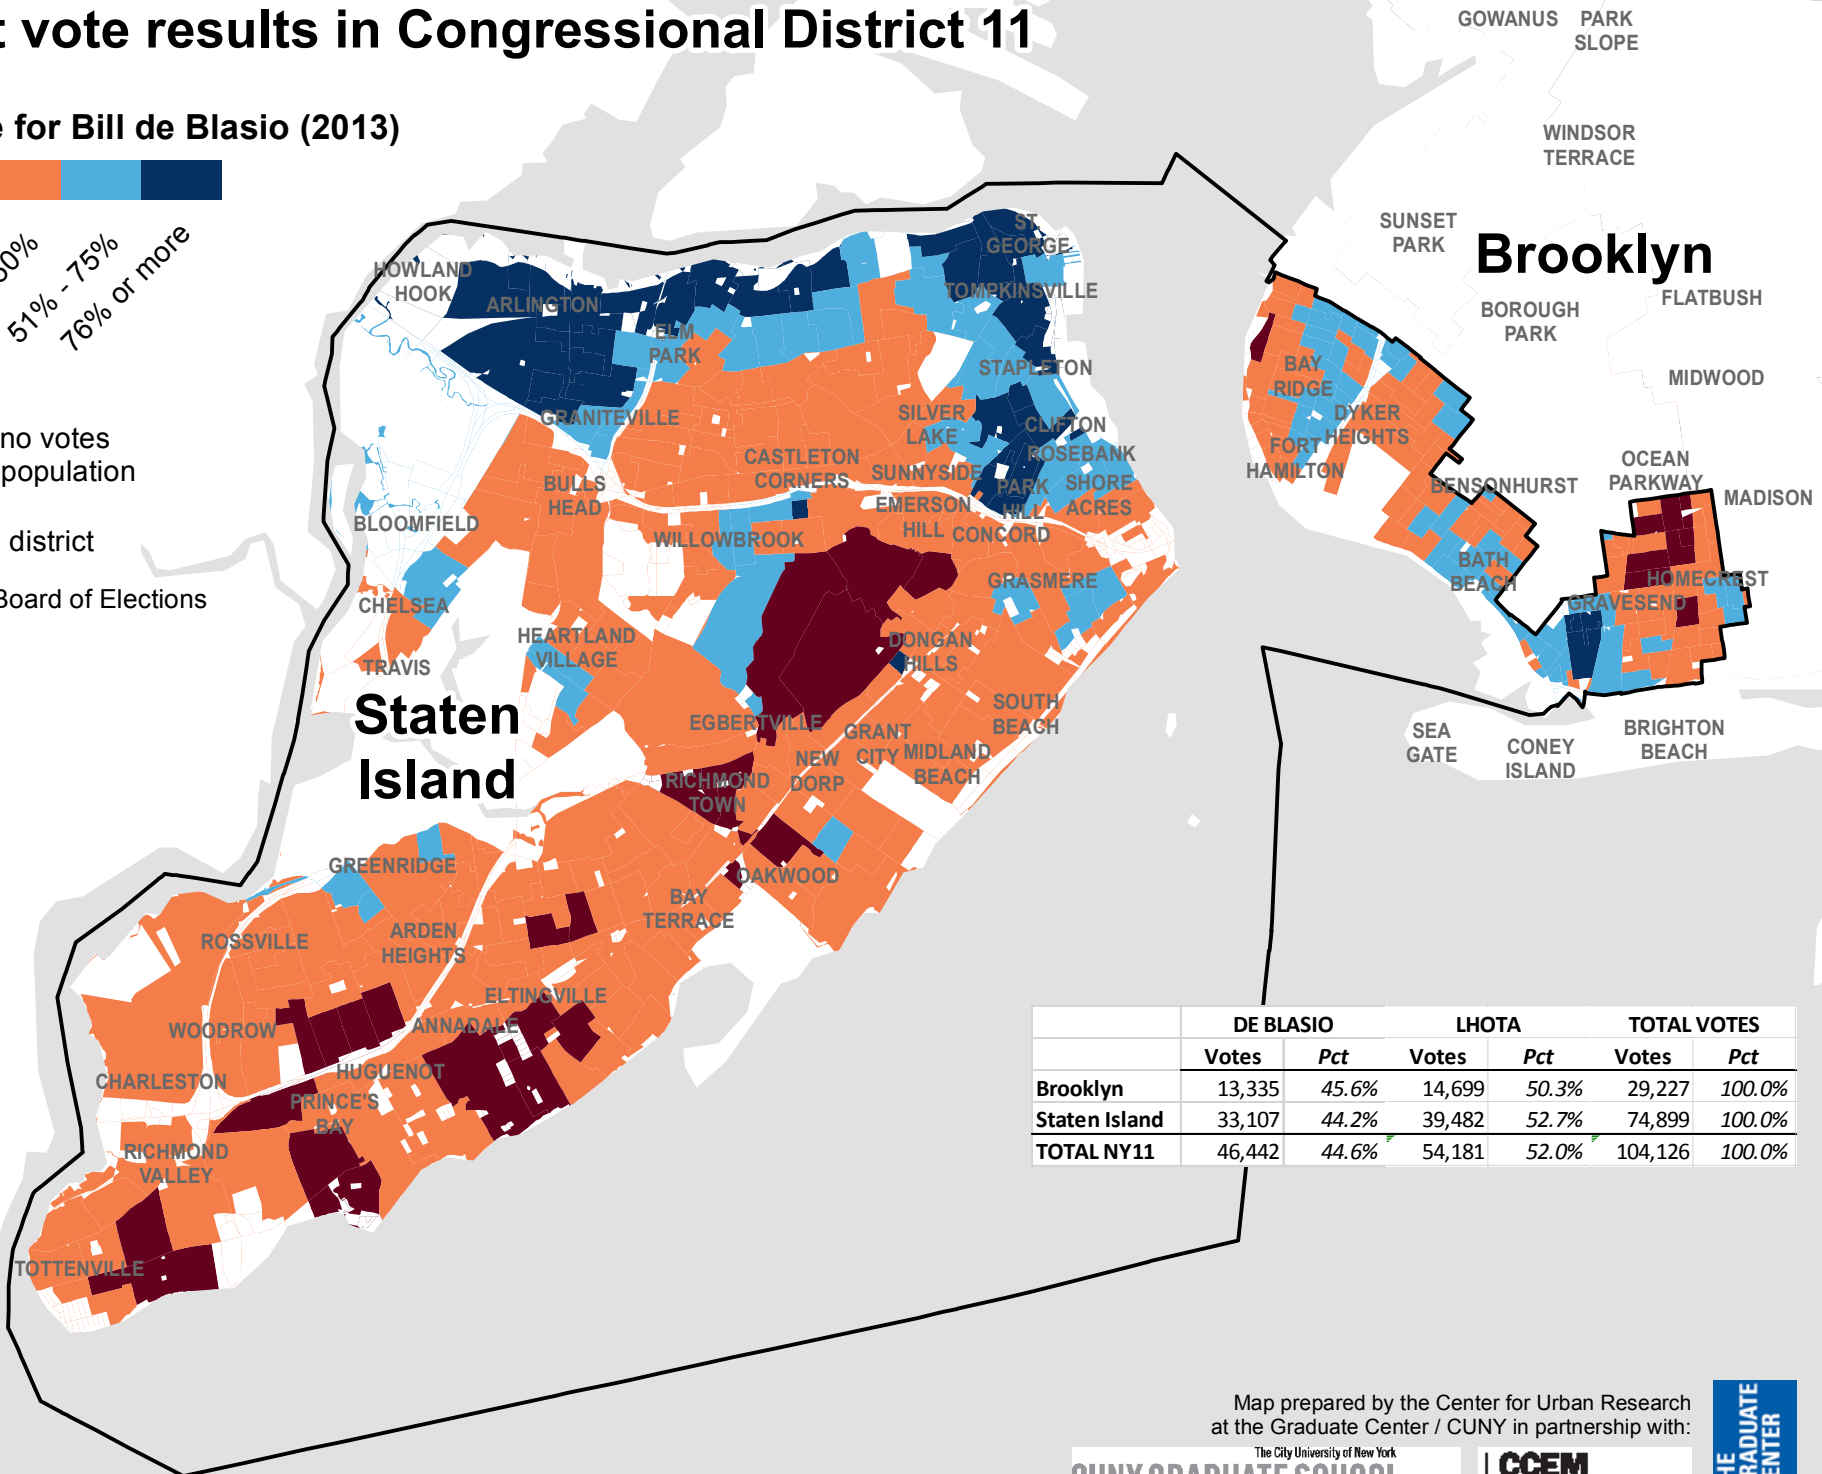

Recent vote results in Congressional District 11

Vote share for Bill de Blasio (2013)

25% or less
26% - 50%
51% - 75%
76% or more

Blank areas: no votes and/or no population

NY 11 district

Source: NYC Board of Elections

	DE BLASIO		LHOTA		TOTAL VOTES	
	Votes	Pct	Votes	Pct	Votes	Pct
Brooklyn	13,335	45.6%	14,699	50.3%	29,227	100.0%
Staten Island	33,107	44.2%	39,482	52.7%	74,899	100.0%
TOTAL NY11	46,442	44.6%	54,181	52.0%	104,126	100.0%

Map prepared by the Center for Urban Research at the Graduate Center / CUNY in partnership with: