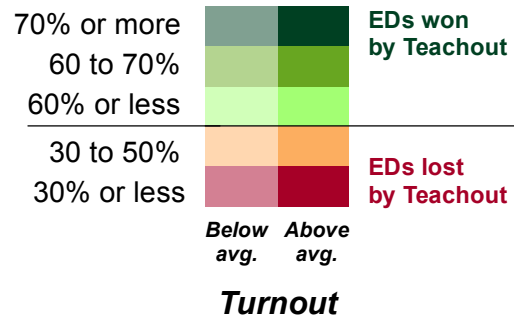

# 2014 Democratic primary vote & turnout for Zephyr Teachout

Teachout vote share, by election district  
(vs. Cuomo & one other candidate)

*(Average turnout in 2014 primary  
was 11% of registered Democrats)*