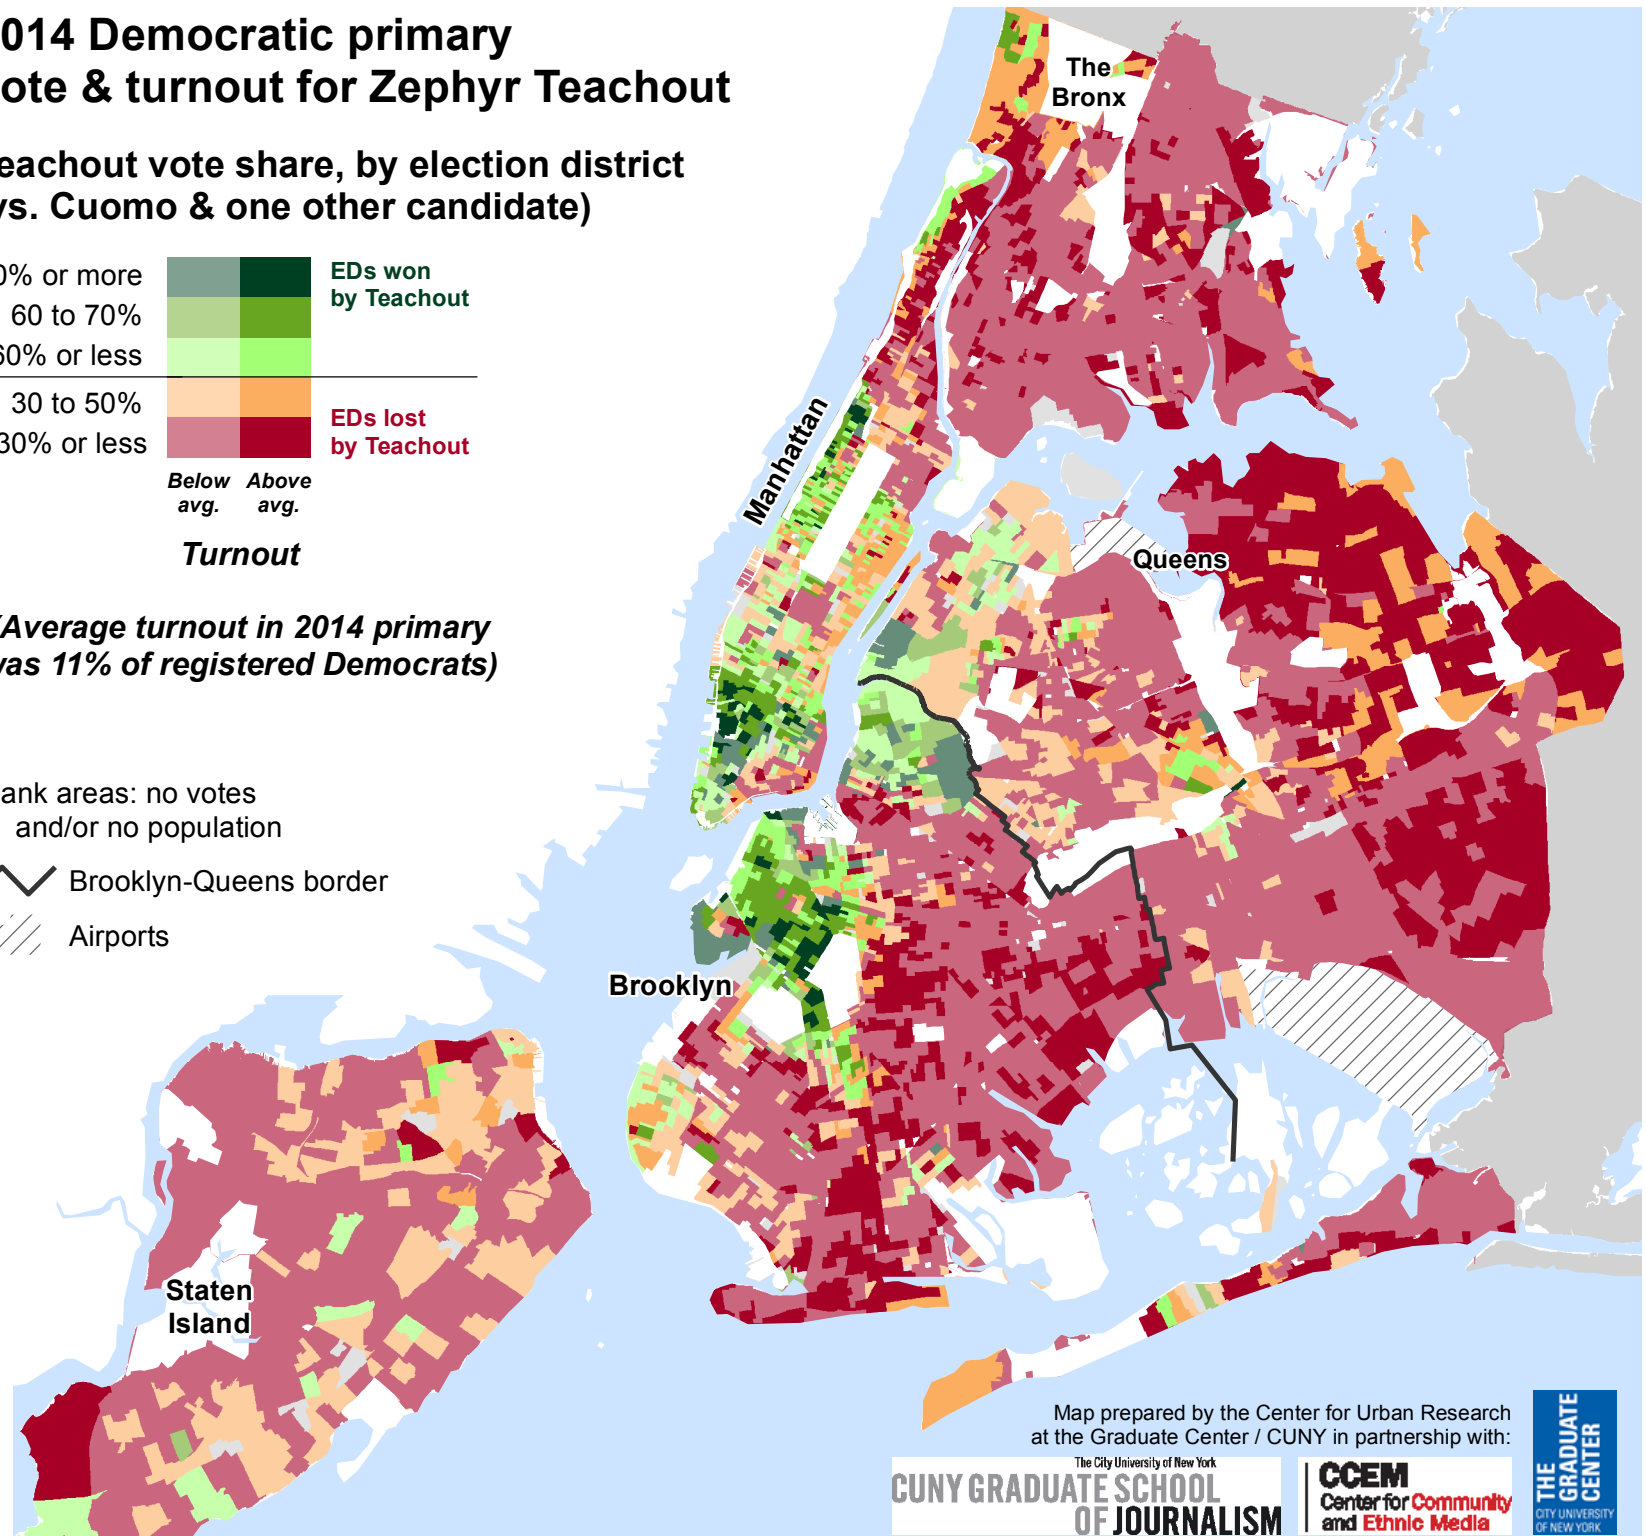

# 2014 Democratic primary vote & turnout for Zephyr Teachout

Teachout vote share, by election district  
(vs. Cuomo & one other candidate)

*(Average turnout in 2014 primary  
was 11% of registered Democrats)*

Blank areas: no votes  
and/or no population

 Brooklyn-Queens border

 Airports

Map prepared by the Center for Urban Research  
at the Graduate Center / CUNY in partnership with:

The City University of New York  
**CUNY GRADUATE SCHOOL  
OF JOURNALISM**