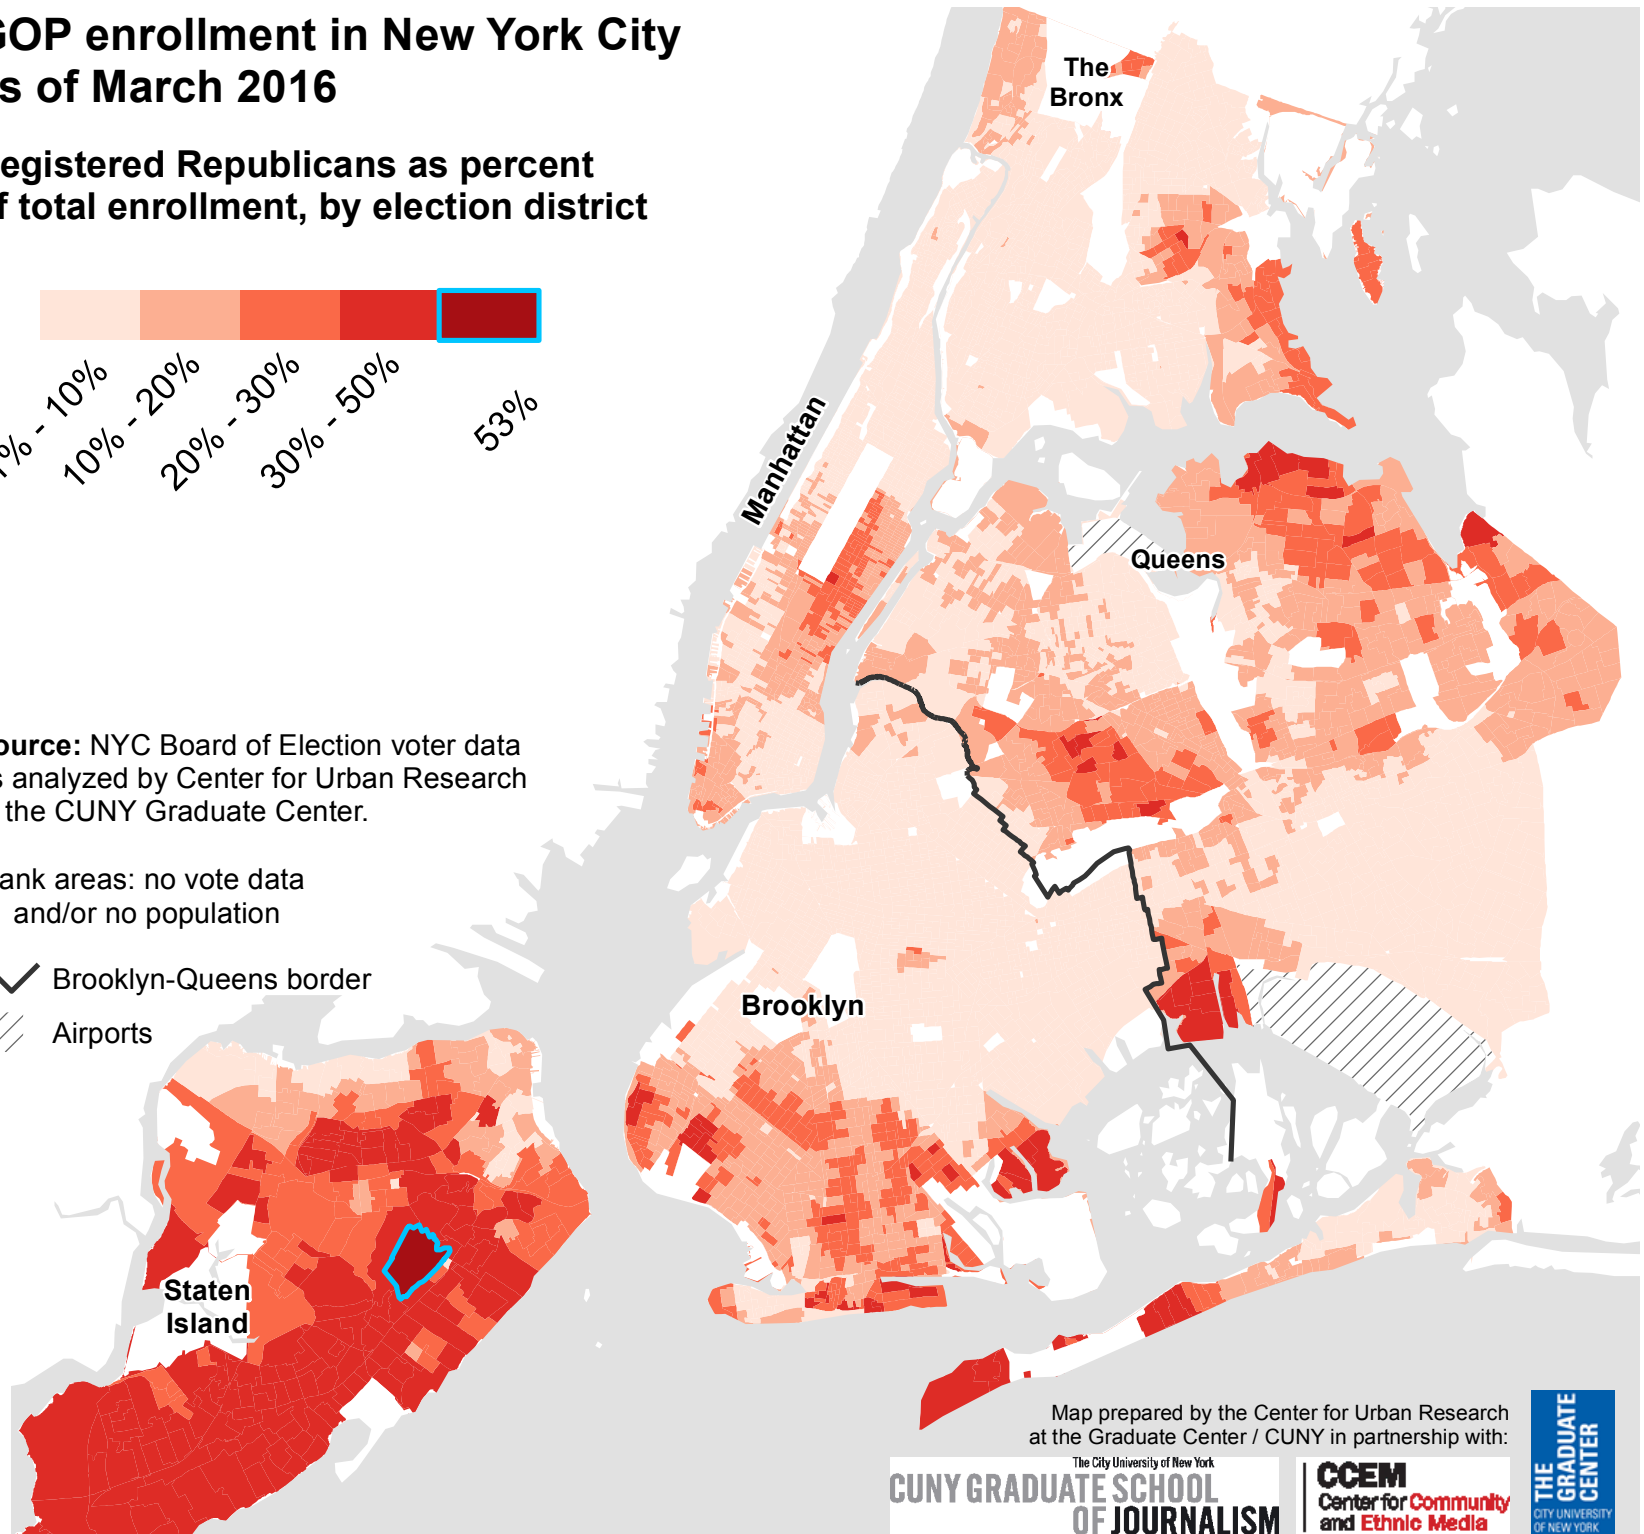

# GOP enrollment in New York City as of March 2016

Registered Republicans as percent of total enrollment, by election district

**Source:** NYC Board of Election voter data as analyzed by Center for Urban Research at the CUNY Graduate Center.

Blank areas: no vote data and/or no population

 Brooklyn-Queens border

 Airports

Map prepared by the Center for Urban Research at the Graduate Center / CUNY in partnership with:

The City University of New York  
**CUNY GRADUATE SCHOOL OF JOURNALISM**